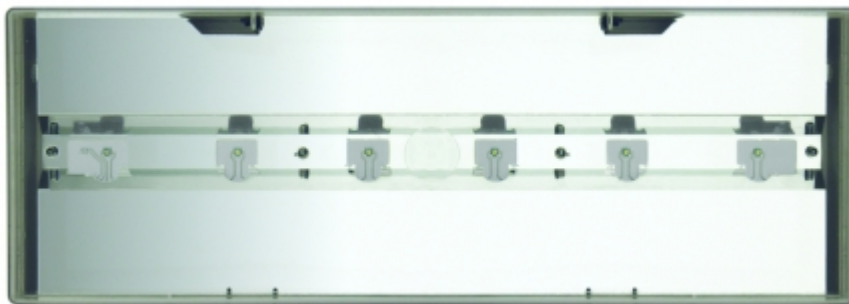

SAFE 82 EMERGENCY LIGHTS

SAFE 82 is a high ceiling area LED emergency light, with ceiling and wall mounting as standard. SAFE 82 can be installed at a height of 4-20 meters.

SAFE 82 is particularly easy and quick to install thanks to a separate mounting plate.

SAFE 82 family of luminaires are splash water proof and suitable for damp areas and, for example, parking halls and outdoor roofed shelters.

ADDRESSABLE 230 V CENTRALLY SUPPLIED EMERGENCY LIGHTS

Product Code	Nominal Supply Voltage	Feature
TWT8251WKH	220-240 V, 50/60 Hz AC, DC	Tapsa Control
Y8251WKH	220-240 V, 50/60 Hz AC, DC	Tapsa Control