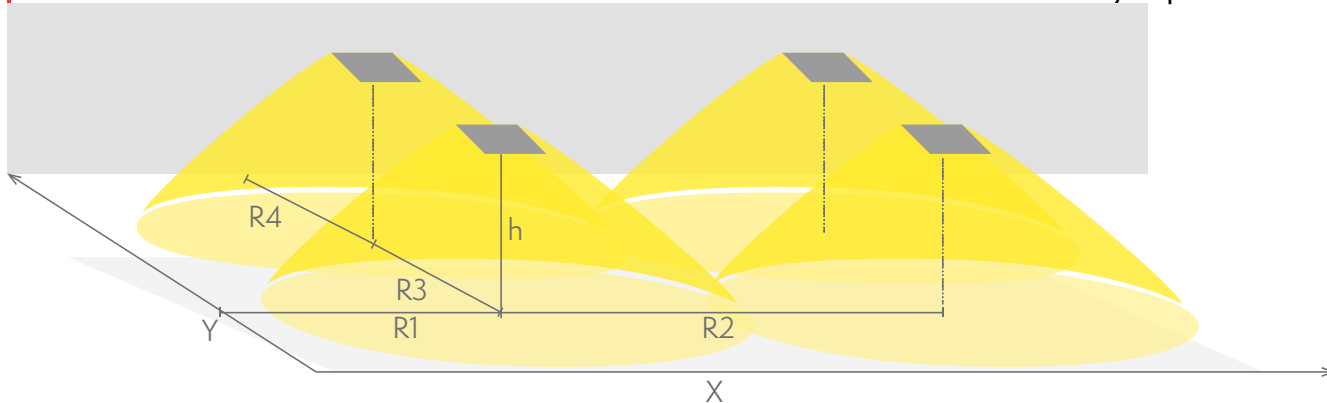

- R1 distance from wall (X axis)
- R2 installation distance between lights (X axis)
- R3 installation distance between lights (Y axis)
- R4 distance from wall (Y axis)

YB153WA120

Mounting height (m)	Below the light lux	R1 (m)	R2 (m)	R3 (m)	R4 (m)
		0,5 lux	0,5 lux	0,5 lux	0,5 lux