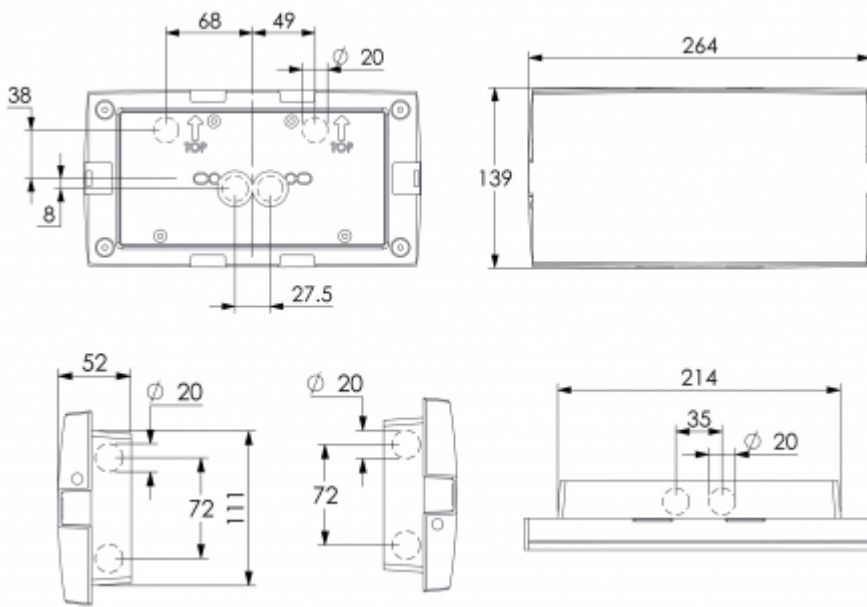

We reserve the rights to make modifications without notice.

Copyright © 2024 Teknoware. All rights reserved.

Date: August 14, 2024 | Source: teknoware.com/en/easy-combo-emergency-light-or-emergency-exit-light-yb153wa120

Teknoware Oy | P.O. Box 19, 15101 Lahti | Ilmarisentie 8, 15200 Lahti Finland
Tel +358 3 883 020 | VAT-number FI01494751 | teknoware.com | emexit@teknoware.com