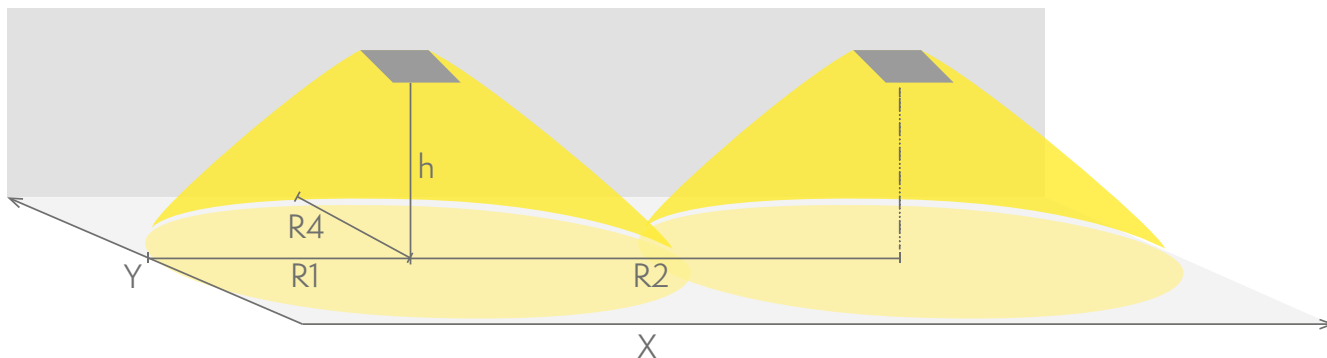

- R1 distance from wall (X axis)
- R2 installation distance between lights (X axis)
- R4 distance from wall (Y axis)

YB153WA120

Mounting height (m)	Below the light lux	R1 (m)	R2 (m)	R4 (m)
		1 lux	1 lux	1 lux
2,5	7	3	8	1
3	5	3	8.5	1
4	2.5	3	9.5	1

Emergency lighting for open areas (ceiling mounting)

- Table of 0,5 lux for open areas according to the norm EN 1838, 0,5 m edge district is considered in the table.
- Level of measurement 0,02 m, measurement result with battery operation.