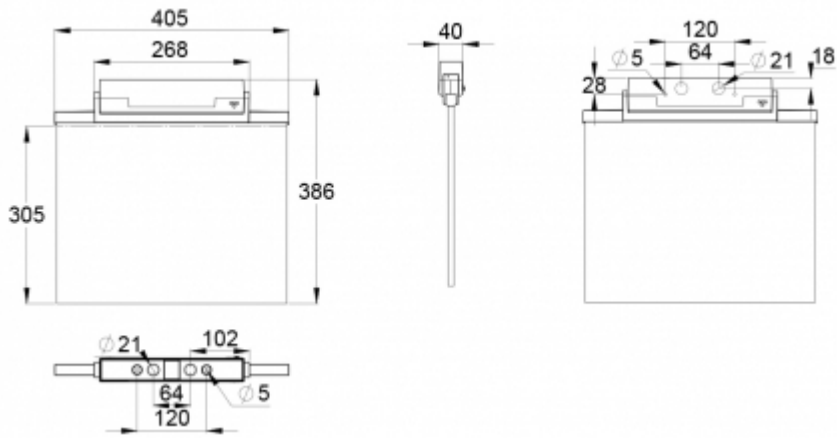

We reserve the rights to make modifications without notice.
Copyright © 2024 Teknoware. All rights reserved.
Date: August 14, 2024 | Source: teknoware.com/en/esc-81-led-emergency-exit-light-y8192wm167

Teknoware Oy | P.O. Box 19, 15101 Lahti | Ilmarisentie 8, 15200 Lahti Finland
Tel +358 3 883 020 | VAT-number FI01494751 | teknoware.com | emexit@teknoware.com