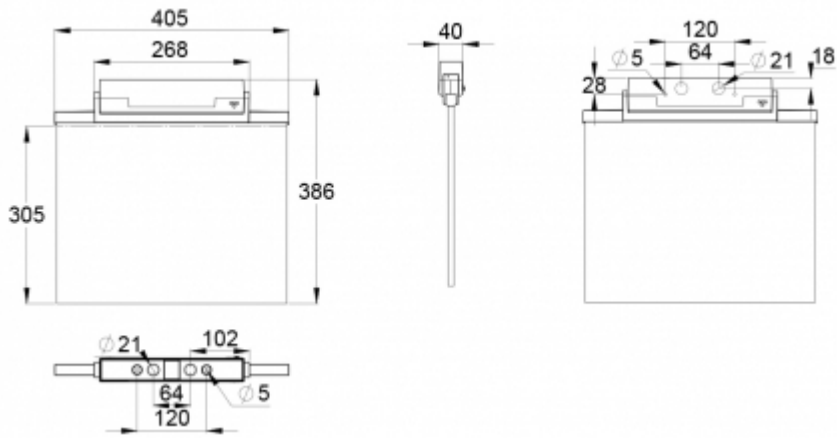

We reserve the rights to make modifications without notice.
Copyright © 2024 Teknoware. All rights reserved.
Date: August 14, 2024 | Source: teknoware.com/en/esc-81-led-emergency-exit-light-y8192wm161

Teknoware Oy | P.O. Box 19, 15101 Lahti | Ilmarisentie 8, 15200 Lahti Finland
Tel +358 3 883 020 | VAT-number FI01494751 | teknoware.com | emexit@teknoware.com