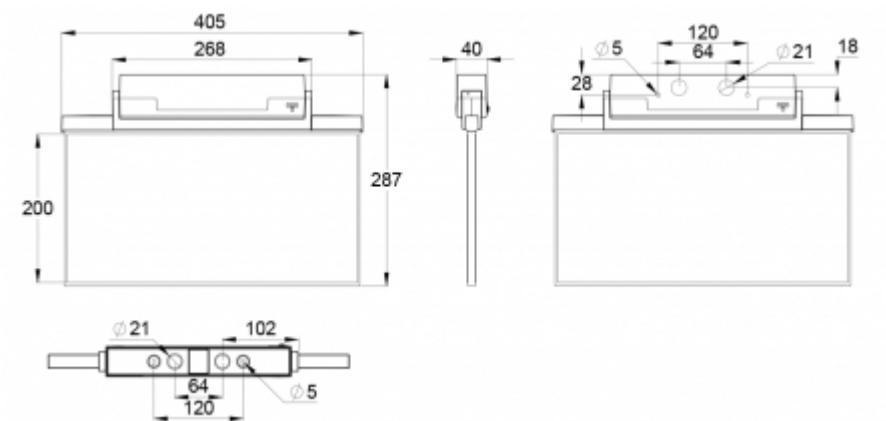

We reserve the rights to make modifications without notice.
Copyright © 2024 Teknoware. All rights reserved.
Date: August 14, 2024 | Source: teknoware.com/en/esc-81-led-emergency-exit-light-y8192wm157

Teknoware Oy | P.O. Box 19, 15101 Lahti | Ilmarisentie 8, 15200 Lahti Finland
Tel +358 3 883 020 | VAT-number FI01494751 | teknoware.com | emexit@teknoware.com