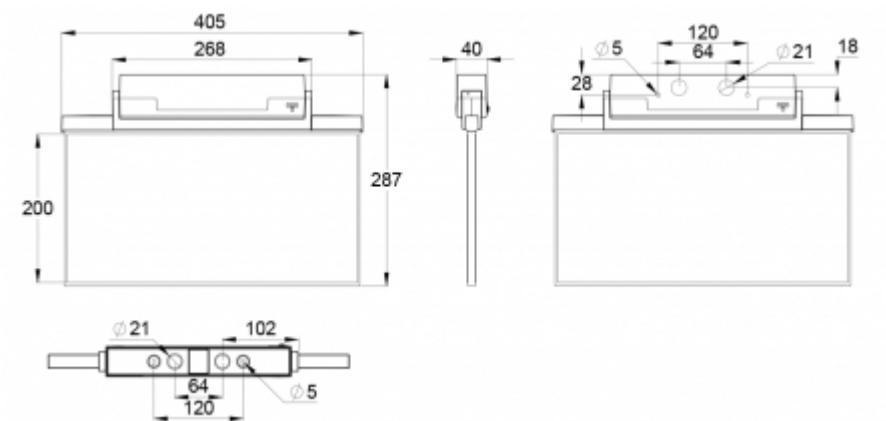

We reserve the rights to make modifications without notice.

Copyright © 2024 Teknoware. All rights reserved.

Date: August 14, 2024 | Source: teknoware.com/en/esc-81-led-emergency-exit-light-y8192wm151

Teknoware Oy | P.O. Box 19, 15101 Lahti | Ilmarisentie 8, 15200 Lahti Finland
Tel +358 3 883 020 | VAT-number FI01494751 | teknoware.com | emexit@teknoware.com