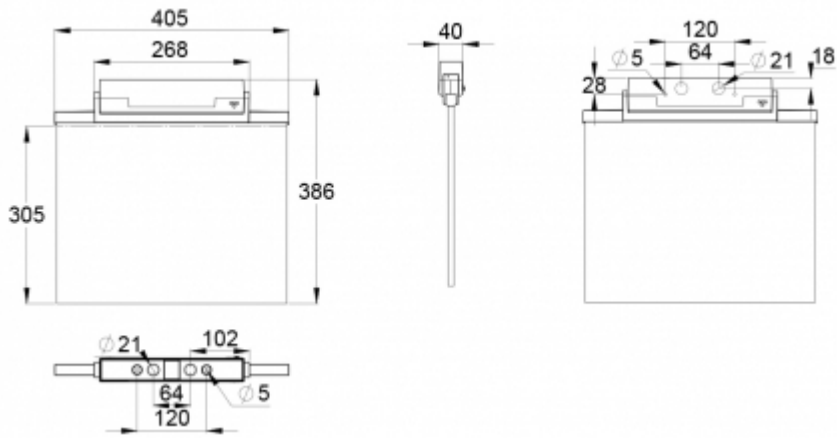

We reserve the rights to make modifications without notice.

Copyright © 2024 Teknoware. All rights reserved.

Date: July 16, 2024 | Source: teknoware.com/en/emergency-lighting/esc-81-led-emergency-exit-light-y8192wa167

Teknoware Oy | P.O. Box 19, 15101 Lahti | Ilmarisentie 8, 15200 Lahti Finland

Tel +358 3 883 020 | VAT-number FI01494751 | teknoware.com | emexit@teknoware.com