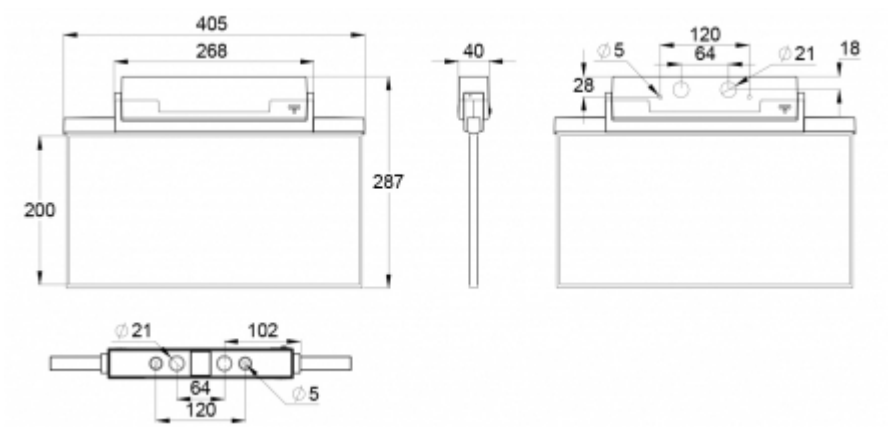

We reserve the rights to make modifications without notice.
Copyright © 2024 Teknoware. All rights reserved.
Date: August 14, 2024 | Source: teknoware.com/en/esc-81-led-emergency-exit-light-y8153wm157

Teknoware Oy | P.O. Box 19, 15101 Lahti | Ilmarisentie 8, 15200 Lahti Finland
Tel +358 3 883 020 | VAT-number FI01494751 | teknoware.com | emexit@teknoware.com