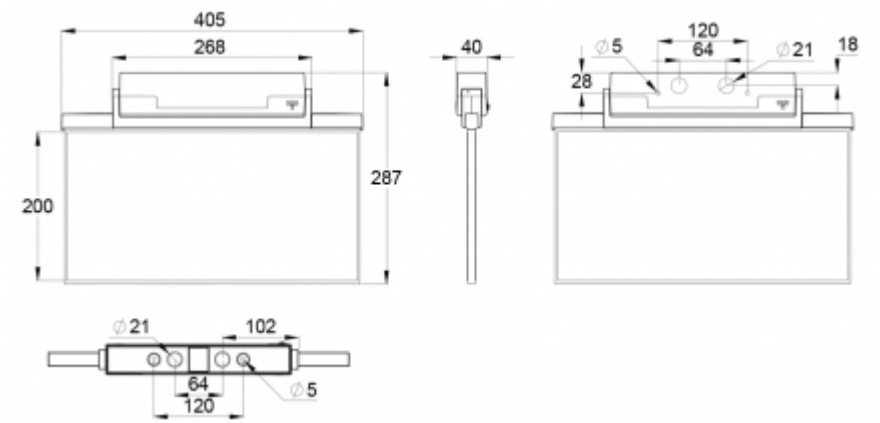

We reserve the rights to make modifications without notice.

Copyright © 2024 Teknoware. All rights reserved.

Date: August 14, 2024 | Source: teknoware.com/en/emergency-lighting/esc-81-led-emergency-exit-light-y8151wk159

Teknoware Oy | P.O. Box 19, 15101 Lahti | Ilmarisentie 8, 15200 Lahti Finland
Tel +358 3 883 020 | VAT-number FI01494751 | teknoware.com | emexit@teknoware.com