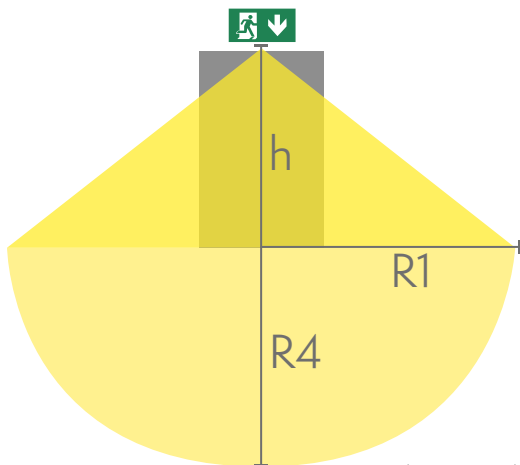

R1 distance from wall (X axis)
R4 distance from wall (Y axis)

Y8151WK159

Mounting height (m)	Below the light lux	R1 (m)	R4 (m)	R1 (m)	R4 (m)
		1 lux	1 lux	0,5 lux	0,5 lux
2	1,5	0,5	1	1,5	2
2,5	0,8			1,5	2

OPTIONAL ACCESSORIES:

SHOCK PROTECTING COVERS FOR EMERGENCY LIGHTS

Product Code	Product Name	Compatible Product Groups
TW77510B	Shock protecting cover TW77510B	ESC 10 Emergency Exit Lights, DISCONTINUED: ESC 6L Emergency Exit Lights, ESC 29 Emergency Exit Lights, Safe 29 Emergency Lights, ESC 81 Emergency Exit Lights

OPTIONAL MOUNTING ACCESSORIES FOR EMERGENCY EXIT LIGHTS

Product Code	Product Name	Compatible Product Groups
TWT9000	Suspension bracket TWT9000	ESC 90 Emergency Exit Lights, ESC 80 Emergency Exit Lights, ESC 81 Emergency Exit Lights
TWT8101	Recess mounting frame TWT8101	ESC 81 Emergency Exit Lights
TWT8101B	Recess mounting frame TWT8101B	ESC 81 Emergency Exit Lights
TWT8102	Flag bracket TWT8102	ESC 81 Emergency Exit Lights

We reserve the rights to make modifications without notice.

Copyright © 2024 Teknoware. All rights reserved.

Date: August 14, 2024 | Source: [teknoware.com/en/emergency-lighting/esc-81-led-emergency-exit-light-y8151wk159](https://www.teknoware.com/en/emergency-lighting/esc-81-led-emergency-exit-light-y8151wk159)

Teknoware Oy | P.O. Box 19, 15101 Lahti | Ilmarisentie 8, 15200 Lahti Finland
Tel +358 3 883 020 | VAT-number FI01494751 | [teknoware.com](https://www.teknoware.com) | emexit@teknoware.com