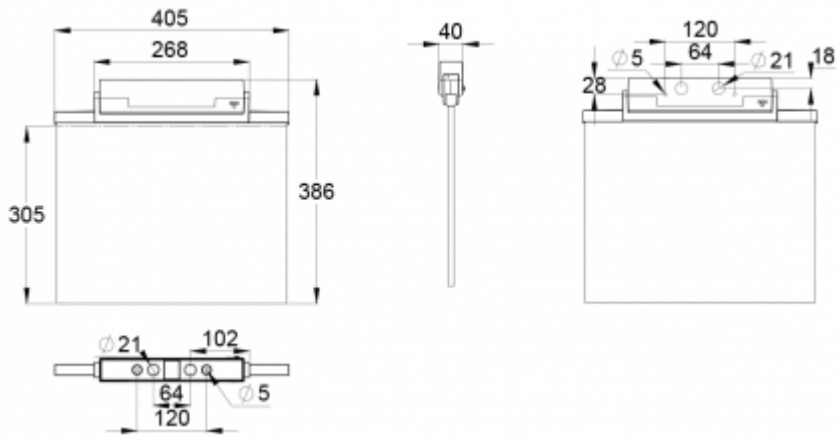

We reserve the rights to make modifications without notice.

Copyright © 2024 Teknoware. All rights reserved.

Date: August 14, 2024 | Source: teknoware.com/en/emergency-lighting/esc-81-led-emergency-exit-light-y8141w161

Teknoware Oy | P.O. Box 19, 15101 Lahti | Ilmarisentie 8, 15200 Lahti Finland
Tel +358 3 883 020 | VAT-number FI01494751 | teknoware.com | emexit@teknoware.com