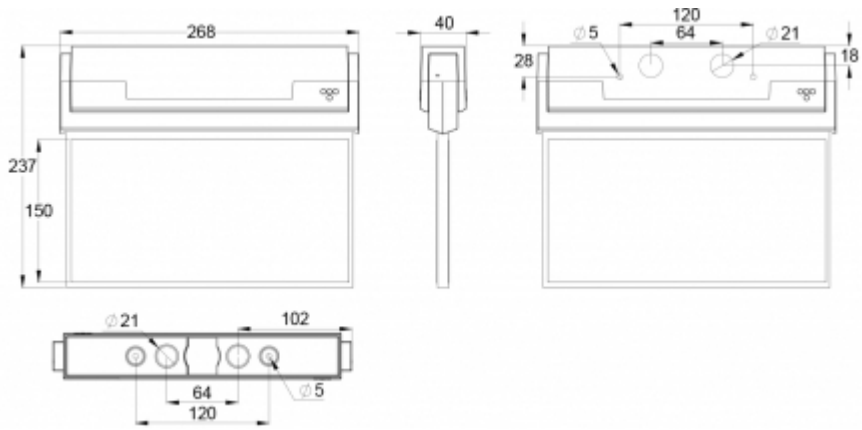

We reserve the rights to make modifications without notice.

Copyright © 2024 Teknoware. All rights reserved.

Date: August 14, 2024 | Source: teknoware.com/en/emergency-lighting/esc-80-emergency-exit-light-y8092wa147

Teknoware Oy | P.O. Box 19, 15101 Lahti | Ilmarisentie 8, 15200 Lahti Finland

Tel +358 3 883 020 | VAT-number FI01494751 | teknoware.com | emexit@teknoware.com