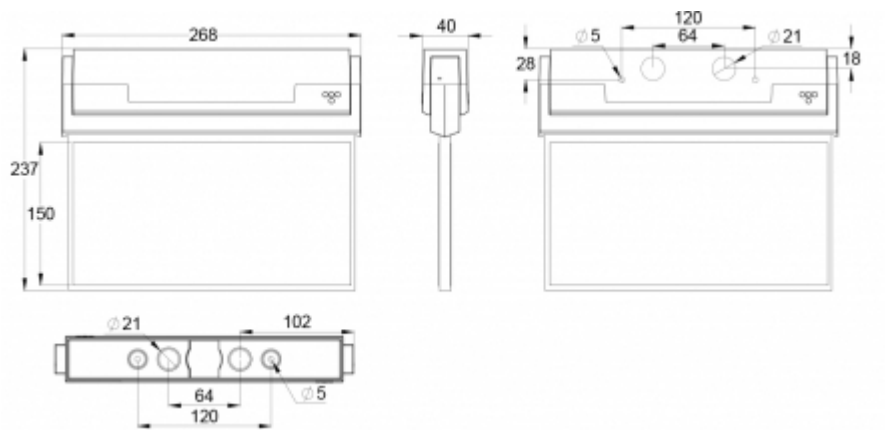

We reserve the rights to make modifications without notice.

Copyright © 2024 Teknoware. All rights reserved.

Date: August 14, 2024 | Source: teknoware.com/en/emergency-lighting/esc-80-emergency-exit-light-y8092wa143

Teknoware Oy | P.O. Box 19, 15101 Lahti | Ilmarisentie 8, 15200 Lahti Finland

Tel +358 3 883 020 | VAT-number FI01494751 | teknoware.com | emexit@teknoware.com