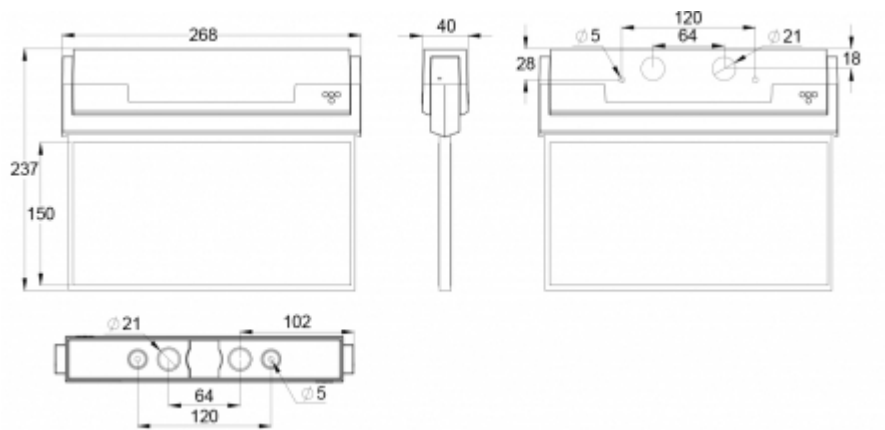

We reserve the rights to make modifications without notice.

Copyright © 2024 Teknoware. All rights reserved.

Date: July 16, 2024 | Source: teknoware.com/en/emergency-lighting/esc-80-emergency-exit-light-y8092wa141

Teknoware Oy | P.O. Box 19, 15101 Lahti | Ilmarisentie 8, 15200 Lahti Finland
Tel +358 3 883 020 | VAT-number FI01494751 | teknoware.com | emexit@teknoware.com