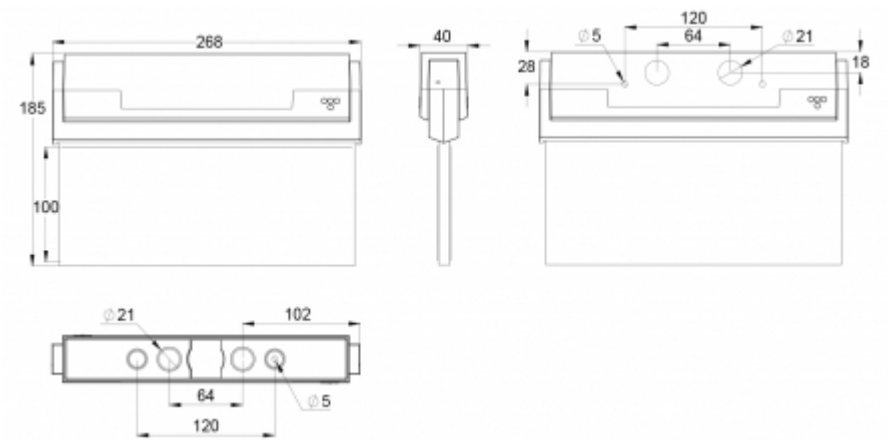

We reserve the rights to make modifications without notice.

Copyright © 2024 Teknoware. All rights reserved.

Date: August 14, 2024 | Source: teknoware.com/en/emergency-lighting/esc-80-emergency-exit-light-y8092wa105

Teknoware Oy | P.O. Box 19, 15101 Lahti | Ilmarisentie 8, 15200 Lahti Finland

Tel +358 3 883 020 | VAT-number FI01494751 | teknoware.com | emexit@teknoware.com