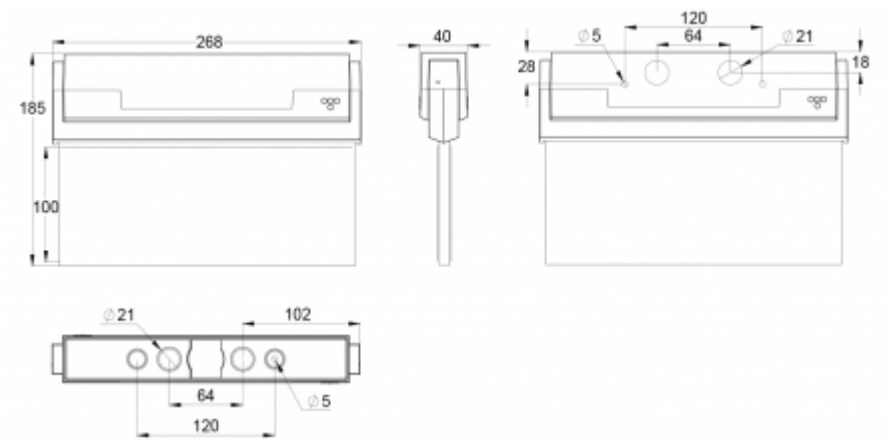

We reserve the rights to make modifications without notice.
Copyright © 2024 Teknoware. All rights reserved.
Date: August 14, 2024 | Source: teknoware.com/en/esc-80-emergency-exit-light-y8053wm107

Teknoware Oy | P.O. Box 19, 15101 Lahti | Ilmarisentie 8, 15200 Lahti Finland
Tel +358 3 883 020 | VAT-number FI01494751 | teknoware.com | emexit@teknoware.com