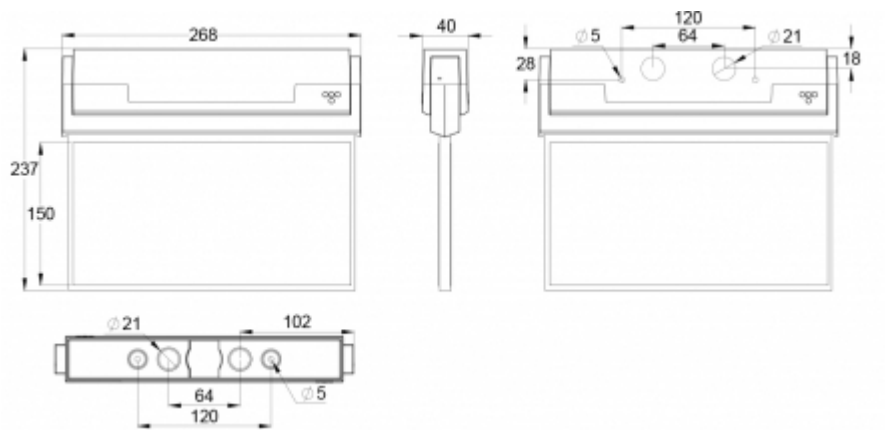

We reserve the rights to make modifications without notice.

Copyright © 2024 Teknoware. All rights reserved.

Date: August 14, 2024 | Source: teknoware.com/en/emergency-lighting/esc-80-emergency-exit-light-y8053wa149

Teknoware Oy | P.O. Box 19, 15101 Lahti | Ilmarisentie 8, 15200 Lahti Finland

Tel +358 3 883 020 | VAT-number FI01494751 | teknoware.com | emexit@teknoware.com