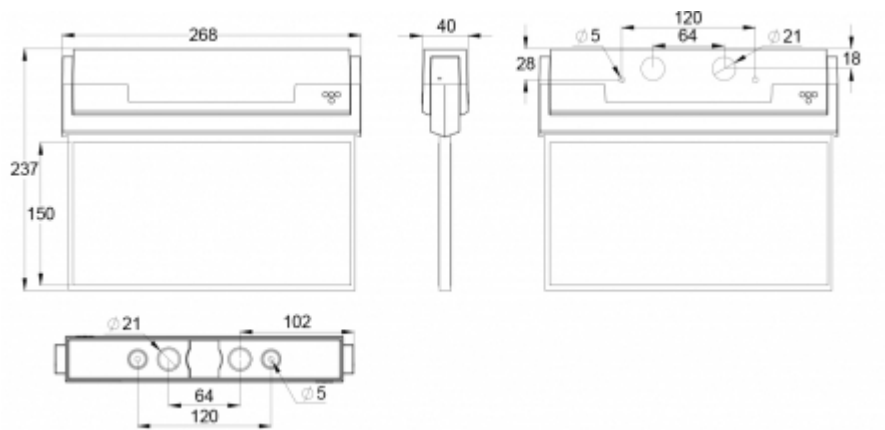

We reserve the rights to make modifications without notice.

Copyright © 2024 Teknoware. All rights reserved.

Date: August 14, 2024 | Source: teknoware.com/en/emergency-lighting/esc-80-emergency-exit-light-y8053wa145

Teknoware Oy | P.O. Box 19, 15101 Lahti | Ilmarisentie 8, 15200 Lahti Finland

Tel +358 3 883 020 | VAT-number FI01494751 | teknoware.com | emexit@teknoware.com