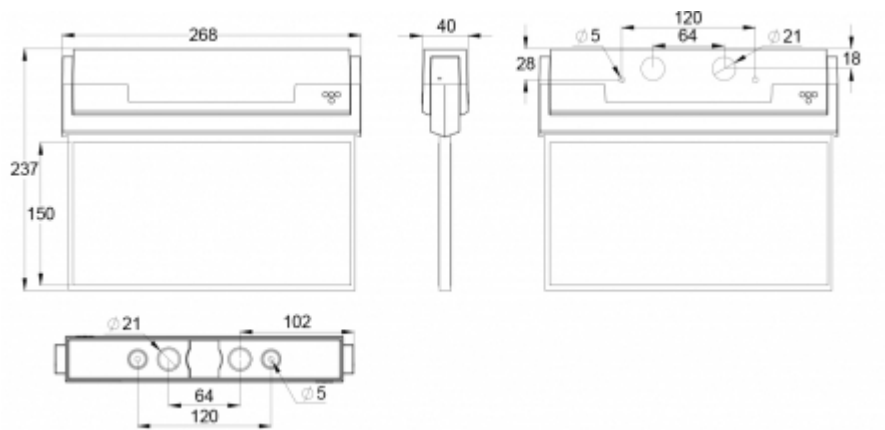

We reserve the rights to make modifications without notice.

Copyright © 2024 Teknoware. All rights reserved.

Date: July 16, 2024 | Source: teknoware.com/en/emergency-lighting/esc-80-emergency-exit-light-y8053wa141

Teknoware Oy | P.O. Box 19, 15101 Lahti | Ilmarisentie 8, 15200 Lahti Finland
Tel +358 3 883 020 | VAT-number FI01494751 | teknoware.com | emexit@teknoware.com