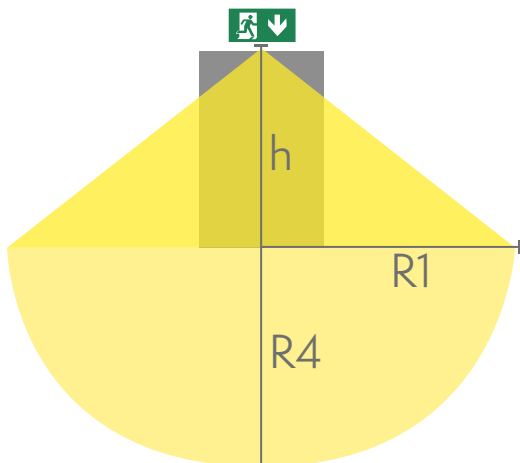

Tel +358 3 883 020 | VAT-number FI01494751 | teknoware.com | emexit@teknoware.com

Product Code	Y8051WK138
Feature	Intelligent Controller, Tapsa Control
Mounting (standard)	ceiling, wall
Mounting (optional)	recess, flag, pendel
Customs Code	94056080
GTIN Code	6438045014647
ETIM Product Class	EC001957
Length	273 mm
Width	240 mm
Height	46 mm
Weight	0,73 kg
Max Input Power VA	6,6 VA
Max Input Power W	4,2 W
Nominal Supply Voltage	220-240 V, 50/60 Hz AC, DC
Protection Class	II
IP Class	IP44
Temperature Range Min - Max	-30...+50 °C
Viewing Distance	26 m
Light Source	LED
Body Material	plastic
Aperture for Recess Mounting	45 x 275 mm
Colour	RAL9003
Electrical Installation	2/3 x 2,5 mm ²

Downlight chart for Exit Lights

Tables of 1 lux and 0,5 lux, under the Exit Light.
Level of measurement 0,02 m, measurement result with battery operation.

R1 distance from wall (X axis)
 R4 distance from wall (Y axis)
 Y8051WK138