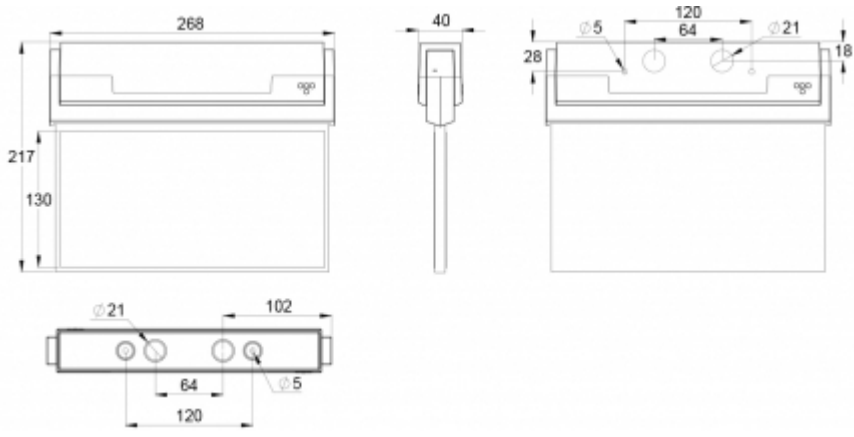

We reserve the rights to make modifications without notice.

Copyright © 2024 Teknoware. All rights reserved.

Date: August 14, 2024 | Source: teknoware.com/en/emergency-lighting/esc-80-emergency-exit-light-y8051wk138

Teknoware Oy | P.O. Box 19, 15101 Lahti | Ilmarisentie 8, 15200 Lahti Finland

Tel +358 3 883 020 | VAT-number FI01494751 | teknoware.com | emexit@teknoware.com