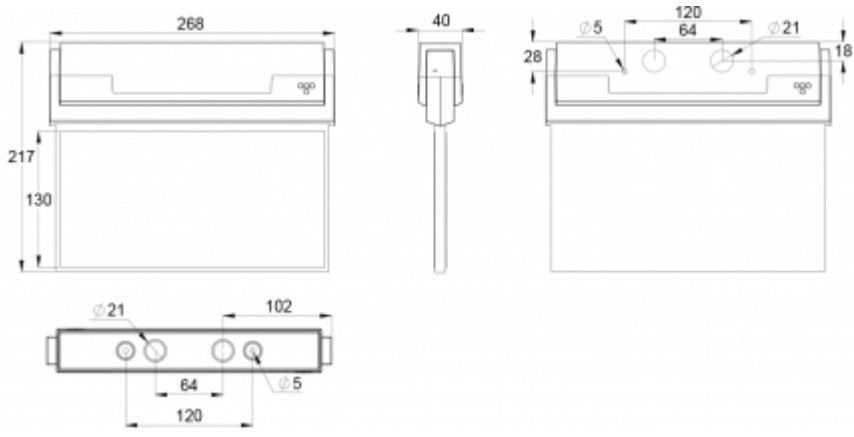

We reserve the rights to make modifications without notice.

Copyright © 2024 Teknoware. All rights reserved.

Date: August 14, 2024 | Source: teknoware.com/en/emergency-lighting/esc-80-emergency-exit-light-y8051w132

Teknoware Oy | P.O. Box 19, 15101 Lahti | Ilmarisentie 8, 15200 Lahti Finland

Tel +358 3 883 020 | VAT-number FI01494751 | teknoware.com | emexit@teknoware.com