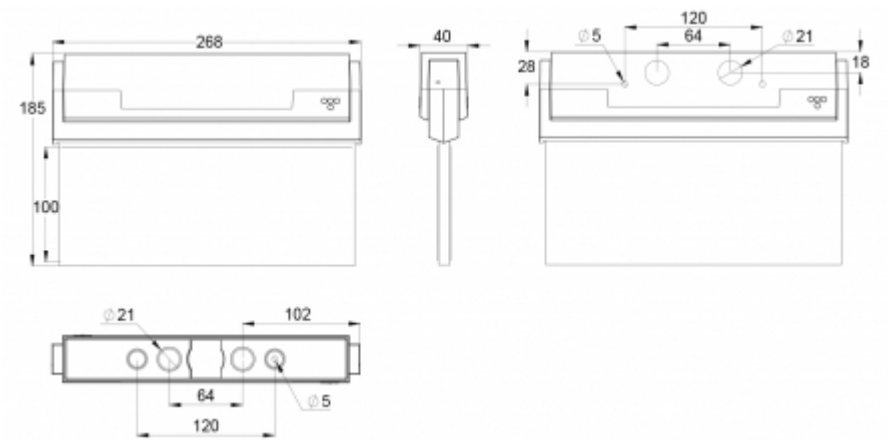

We reserve the rights to make modifications without notice.

Copyright © 2024 Teknoware. All rights reserved.

Date: July 16, 2024 | Source: teknoware.com/en/emergency-lighting/esc-80-emergency-exit-light-y8051w109

Teknoware Oy | P.O. Box 19, 15101 Lahti | Ilmarisentie 8, 15200 Lahti Finland
Tel +358 3 883 020 | VAT-number FI01494751 | teknoware.com | emexit@teknoware.com