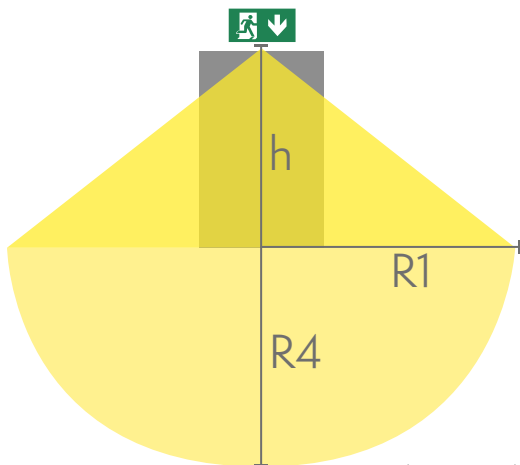

ESC 80 EMERGENCY EXIT LIGHT Y8051W109

230 V centrally supplied LED Emergency Exit Light with 1-sided pictogram, arrow down, 20 m viewing distance (Individually packed TWT8051W)

ESC 80 is an emergency exit light equipped with a light plate, combining cutting edge technology combined with modern luminaire design. Thanks to Teknoware's innovative electronics and product design, the ESC 80 luminaire combines uniformly illuminated pictograms, low power consumption, as well as a slender appearance.

There is a selection of three different luminaire sizes. ESC 80 luminaires can be used as 1 or 2 sided, as well as recess or surface mounted.

ESC 80 is particularly easy and fast to install thanks to a separate mounting piece, into which also the power supply is connected.

Product Code	Y8051W109
Mounting (standard)	ceiling, wall
Mounting (optional)	recess, flag, pendel
Customs Code	94056080
GTIN Code	6438045014531
ETIM Product Class	EC001957
Length	273 mm
Width	205 mm
Height	46 mm
Weight	0,64 kg
Max Input Power VA	3,9 VA
Max Input Power W	2,9 W
Nominal Supply Voltage	220-240 V, 50/60 Hz AC, DC
Protection Class	II
IP Class	IP44
Temperature Range Min - Max	-30...+50 °C
Viewing Distance	20 m
Light Source	LED
Body Material	plastic
Aperture for Recess Mounting	45 x 275 mm
Colour	RAL9003
Electrical Installation	2/3 x 2,5 mm ²

Downlight chart for Exit Lights

Tables of 1 lux and 0,5 lux, under the Exit Light.
Level of measurement 0,02 m, measurement result with battery operation.

R1 distance from wall (X axis)
R4 distance from wall (Y axis)