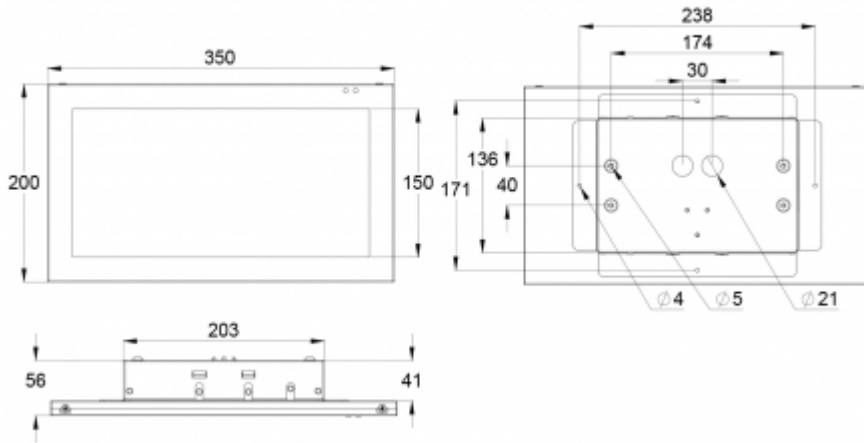

We reserve the rights to make modifications without notice.

Copyright © 2024 Teknoware. All rights reserved.

Date: July 16, 2024 | Source: teknoware.com/en/emergency-lighting/silver-led-emergency-exit-light-y6792wm147

Teknoware Oy | P.O. Box 19, 15101 Lahti | Ilmarisentie 8, 15200 Lahti Finland
Tel +358 3 883 020 | VAT-number FI01494751 | teknoware.com | emexit@teknoware.com