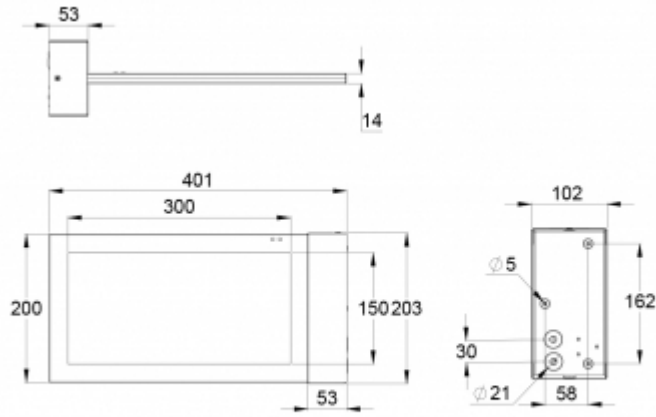

We reserve the rights to make modifications without notice.

Copyright © 2024 Teknoware. All rights reserved.

Date: August 14, 2024 | Source: teknoware.com/en/emergency-lighting/silver-led-emergency-exit-light-y6692wa145

Teknoware Oy | P.O. Box 19, 15101 Lahti | Ilmarisentie 8, 15200 Lahti Finland
Tel +358 3 883 020 | VAT-number FI01494751 | teknoware.com | emexit@teknoware.com