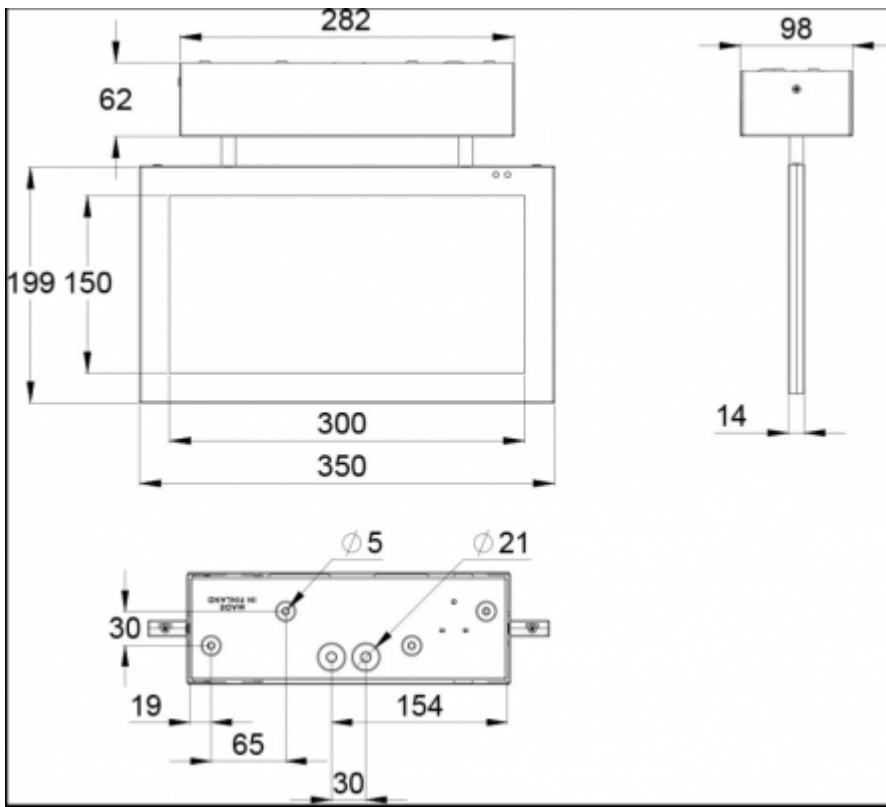

We reserve the rights to make modifications without notice.

Copyright © 2024 Teknoware. All rights reserved.

Date: August 14, 2024 | Source: teknoware.com/en/emergency-lighting/silver-led-emergency-exit-light-y6592wa145

Teknoware Oy | P.O. Box 19, 15101 Lahti | Ilmarisentie 8, 15200 Lahti Finland
Tel +358 3 883 020 | VAT-number FI01494751 | teknoware.com | emexit@teknoware.com