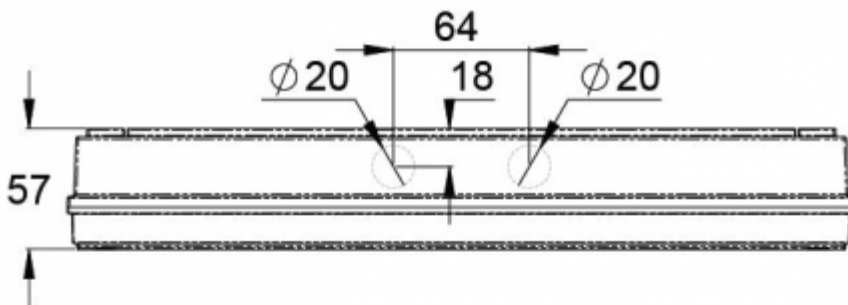

We reserve the rights to make modifications without notice.
Copyright © 2024 Teknoware. All rights reserved.
Date: August 14, 2024 | Source: teknoware.com/en/solid-line-midbay-emergency-light-y4371w

Teknoware Oy | P.O. Box 19, 15101 Lahti | Ilmarisentie 8, 15200 Lahti Finland
Tel +358 3 883 020 | VAT-number FI01494751 | teknoware.com | emexit@teknoware.com