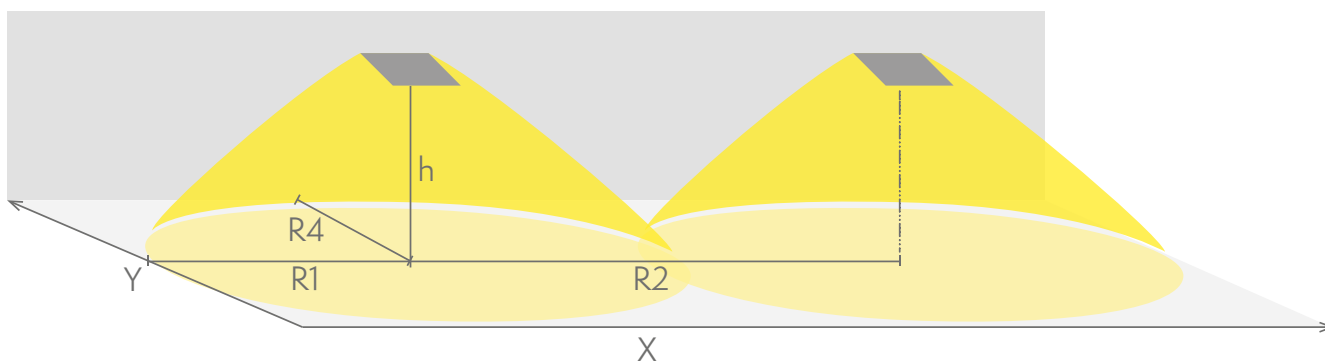

- R1 distance from wall (X axis)
- R2 installation distance between lights (X axis)
- R4 distance from wall (Y axis)

Y4371W

Mounting height (m)	Below the light lux	R1 (m)	R2 (m)	R4 (m)
		1 lux	1 lux	1 lux
2,5	57	5	12	1
3	39	5,5	14	1
4	22	6	16	1
6	9,5	7	20	1
8	5	8	20	1
10	3	9	21	1
12	2,5	9	21	1

OPTIONAL ACCESSORIES:

OPTIONAL MOUNTING ACCESSORIES FOR EMERGENCY EXIT LIGHTS

Product Code	Product Name	Compatible Product Groups
TWT3006	Solid Suspension Bracket TWT3006	Solid Exit 2 Emergency Exit Lights, Solid: Line Lowbay Emergency Lights, Solid: Line Midbay Emergency Lights, Solid: Zone Lowbay Emergency Lights, Solid: Zone Midbay Emergency Lights
TWT3001	Solid Recess Mounting Frame TWT3001	Solid Exit Emergency Exit Lights, Solid Exit 2 Emergency Exit Lights, Solid: Line Lowbay Emergency Lights, Solid: Line Midbay Emergency Lights, Solid: Zone Lowbay Emergency Lights, Solid: Zone Midbay Emergency Lights
TWT3002	Solid Wall bracket TWT3002	Solid Exit Emergency Exit Lights, Solid Exit 2 Emergency Exit Lights, Solid: Line Lowbay Emergency Lights, Solid: Line Midbay Emergency Lights, Solid: Zone Lowbay Emergency Lights, Solid: Zone Midbay Emergency Lights
TWT3003	Solid Flag bracket TWT3003	Solid Exit Emergency Exit Lights, Solid Exit 2 Emergency Exit Lights, Solid: Line Lowbay Emergency Lights, Solid: Line Midbay Emergency Lights, Solid: Zone Lowbay Emergency Lights, Solid: Zone Midbay Emergency Lights

We reserve the rights to make modifications without notice.

Copyright © 2024 Teknoware. All rights reserved.

Date: August 14, 2024 | Source: teknoware.com/en/solid-line-midbay-emergency-light-y4371w