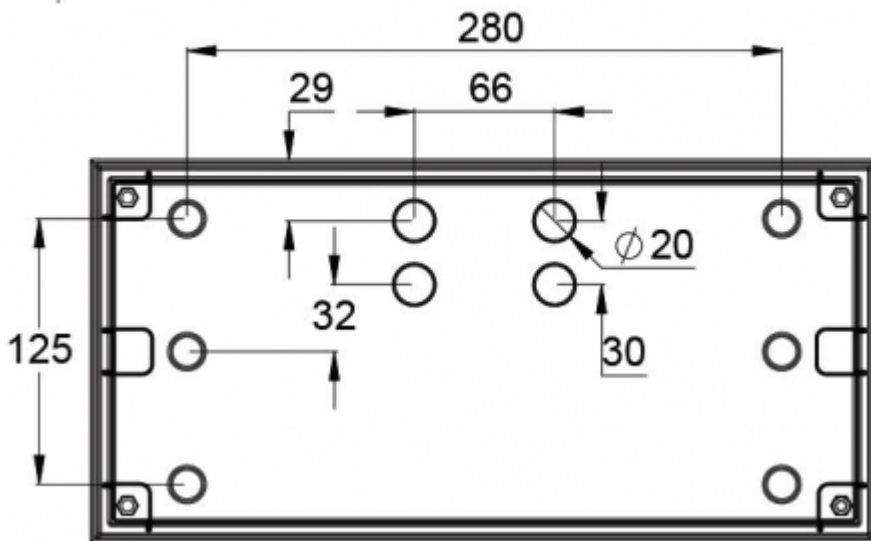

We reserve the rights to make modifications without notice.
Copyright © 2024 Teknoware. All rights reserved.
Date: August 14, 2024 | Source: teknoware.com/en/solid-line-midbay-emergency-light-y4371w

Teknoware Oy | P.O. Box 19, 15101 Lahti | Ilmarisentie 8, 15200 Lahti Finland
Tel +358 3 883 020 | VAT-number FI01494751 | teknoware.com | emexit@teknoware.com