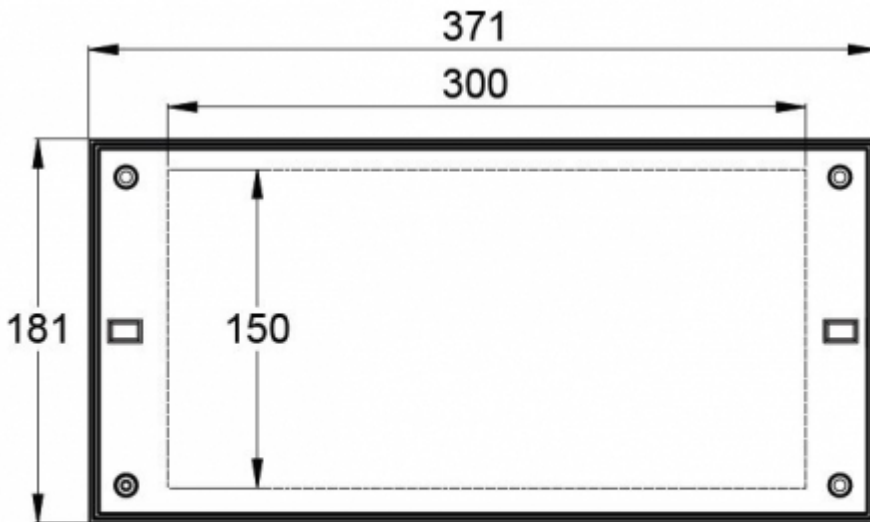

We reserve the rights to make modifications without notice.
Copyright © 2024 Teknoware. All rights reserved.
Date: August 14, 2024 | Source: teknoware.com/en/solid-line-midbay-emergency-light-y4371w

Teknoware Oy | P.O. Box 19, 15101 Lahti | Ilmarisentie 8, 15200 Lahti Finland
Tel +358 3 883 020 | VAT-number FI01494751 | teknoware.com | emexit@teknoware.com