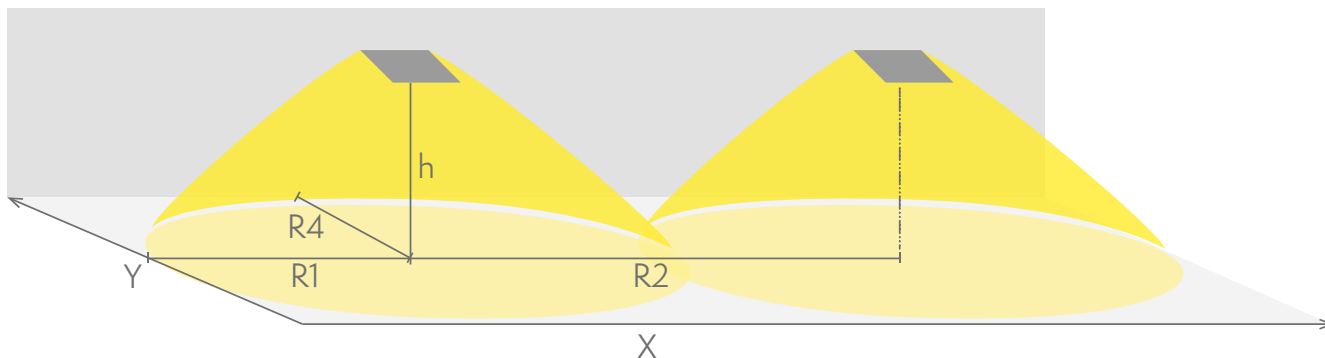

Emergency lighting for escape routes (ceiling mounting)

Table of 1 lux for escape routes in the middle line according to the norm EN 1838.

Level of measurement 0,02 m, measurement result with battery operation.