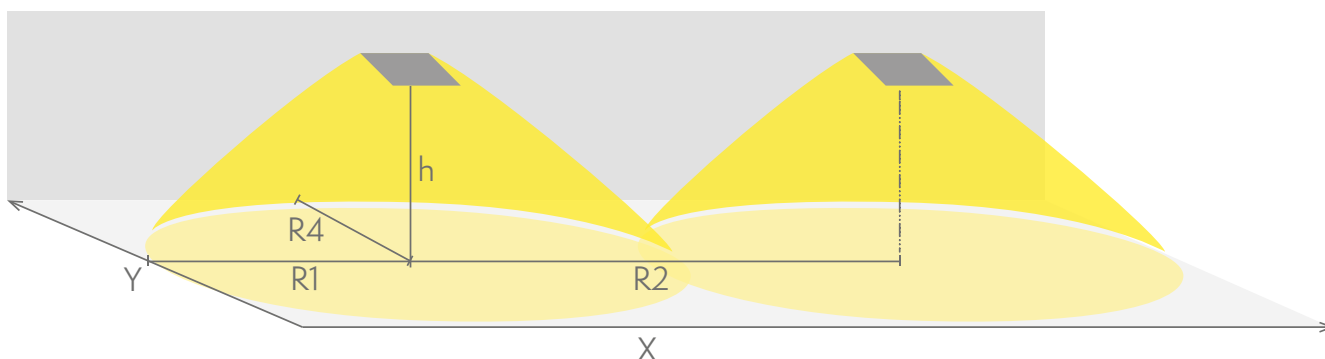

- R1 distance from wall (X axis)
- R2 installation distance between lights (X axis)
- R4 distance from wall (Y axis)

Y4351WK

Mounting height (m)	Below the light lux	R1 (m)	R2 (m)	R4 (m)
		1 lux	1 lux	1 lux
2,5	57	5	12	1
3	39	5,5	14	1
4	22	6	16	1
6	9,5	7	20	1
8	5	8	20	1
10	3	9	21	1
12	2,5	9	21	1

OPTIONAL ACCESSORIES:

OPTIONAL MOUNTING ACCESSORIES FOR EMERGENCY EXIT LIGHTS

Product Code	Product Name	Compatible Product Groups
TWT3006	Solid Suspension Bracket TWT3006	Solid Exit 2 Emergency Exit Lights, Solid: Line Lowbay Emergency Lights, Solid: Line Midbay Emergency Lights, Solid: Zone Lowbay Emergency Lights, Solid: Zone Midbay Emergency Lights
TWT3001	Solid Recess Mounting Frame TWT3001	Solid Exit Emergency Exit Lights, Solid Exit 2 Emergency Exit Lights, Solid: Line Lowbay Emergency Lights, Solid: Line Midbay Emergency Lights, Solid: Zone Lowbay Emergency Lights, Solid: Zone Midbay Emergency Lights
TWT3002	Solid Wall bracket TWT3002	Solid Exit Emergency Exit Lights, Solid Exit 2 Emergency Exit Lights, Solid: Line Lowbay Emergency Lights, Solid: Line Midbay Emergency Lights, Solid: Zone Lowbay Emergency Lights, Solid: Zone Midbay Emergency Lights
TWT3003	Solid Flag bracket TWT3003	Solid Exit Emergency Exit Lights, Solid Exit 2 Emergency Exit Lights, Solid: Line Lowbay Emergency Lights, Solid: Line Midbay Emergency Lights, Solid: Zone Lowbay Emergency Lights, Solid: Zone Midbay Emergency Lights

We reserve the rights to make modifications without notice.
Copyright © 2024 Teknoware. All rights reserved.
Date: August 14, 2024 | Source: teknoware.com/en/solid-line-midbay-emergency-light-y4351wk