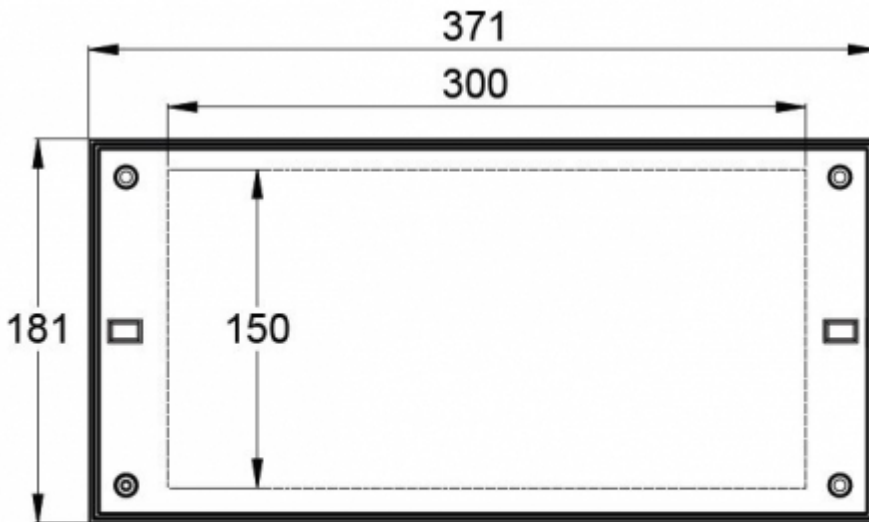

We reserve the rights to make modifications without notice.
Copyright © 2024 Teknoware. All rights reserved.
Date: August 14, 2024 | Source: teknoware.com/en/solid-line-midbay-emergency-light-y4351wk

Teknoware Oy | P.O. Box 19, 15101 Lahti | Ilmarisentie 8, 15200 Lahti Finland
Tel +358 3 883 020 | VAT-number FI01494751 | teknoware.com | emexit@teknoware.com