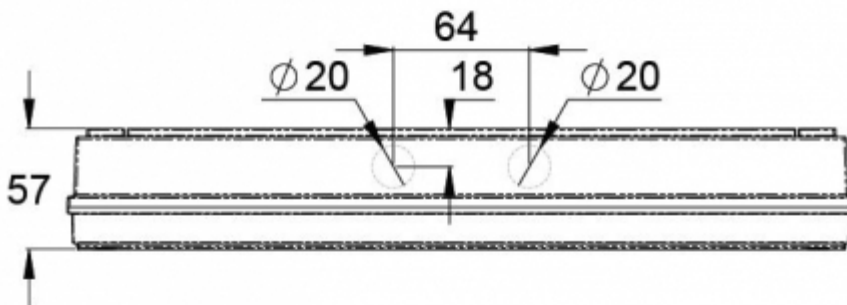

We reserve the rights to make modifications without notice.
Copyright © 2024 Teknoware. All rights reserved.
Date: August 14, 2024 | Source: teknoware.com/en/solid-line-midbay-emergency-light-y4351wk

Teknoware Oy | P.O. Box 19, 15101 Lahti | Ilmarisentie 8, 15200 Lahti Finland
Tel +358 3 883 020 | VAT-number FI01494751 | teknoware.com | emexit@teknoware.com