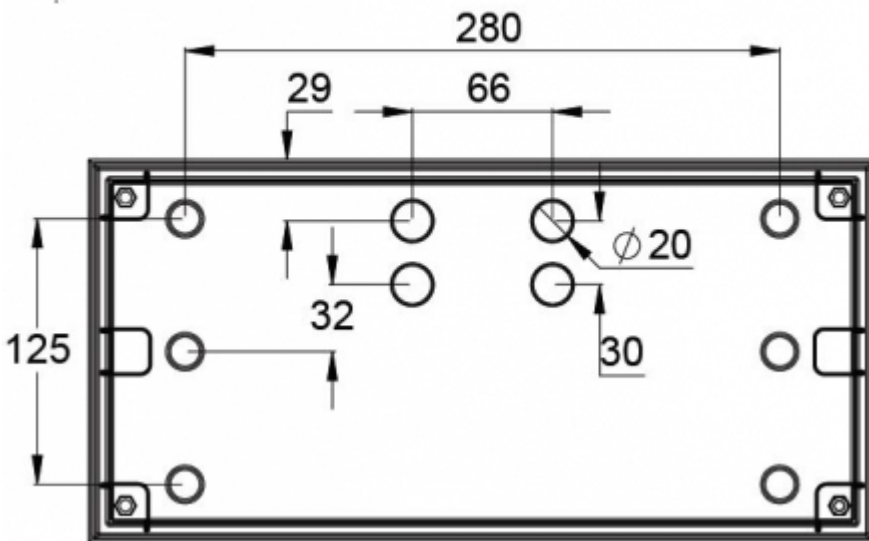

We reserve the rights to make modifications without notice.
Copyright © 2024 Teknoware. All rights reserved.
Date: August 14, 2024 | Source: teknoware.com/en/solid-line-midbay-emergency-light-y4351wk

Teknoware Oy | P.O. Box 19, 15101 Lahti | Ilmarisentie 8, 15200 Lahti Finland
Tel +358 3 883 020 | VAT-number FI01494751 | teknoware.com | emexit@teknoware.com