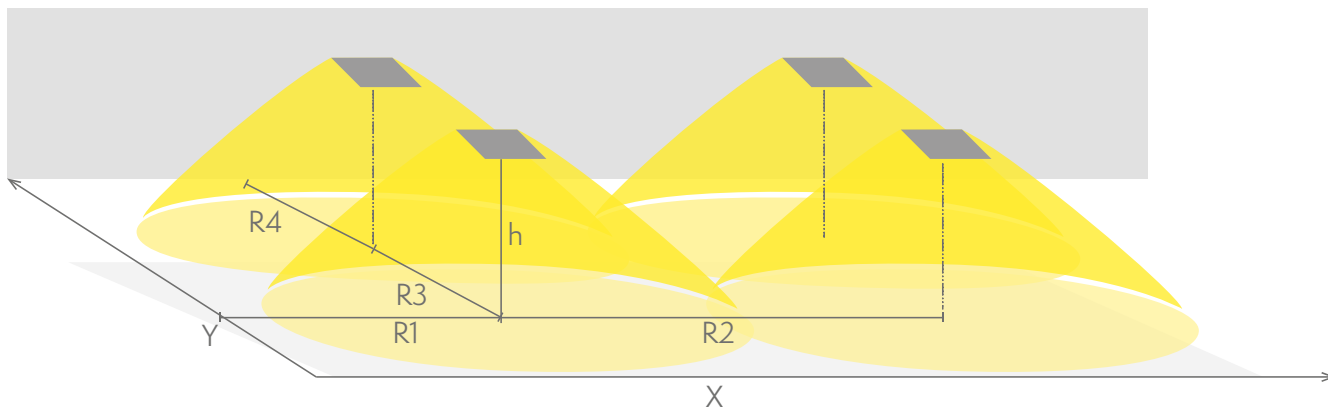

- R1 distance from wall (X axis)
- R2 installation distance between lights (X axis)
- R3 installation distance between lights (Y axis)
- R4 distance from wall (Y axis)

Y3692WA

Mounting height (m)	Below the light lux	R1 (m)	R2 (m)	R3 (m)	R4 (m)
		0,5 lux	0,5 lux	0,5 lux	0,5 lux
2,5	9	2	6	6	2
3	6,5	2	6,5	6,5	2
4	4	2,5	7	7	2,5
6	2	3	8,5	8,5	3
8	1	3,5	9	9	3,5

OPTIONAL ACCESSORIES:

OPTIONAL MOUNTING ACCESSORIES FOR EMERGENCY EXIT LIGHTS

Product Code	Product Name	Compatible Product Groups
TWT3006	Solid Suspension Bracket TWT3006	Solid Exit 2 Emergency Exit Lights, Solid: Line Lowbay Emergency Lights, Solid: Line Midbay Emergency Lights, Solid: Zone Lowbay Emergency Lights, Solid: Zone Midbay Emergency Lights
TWT3001	Solid Recess Mounting Frame TWT3001	Solid Exit Emergency Exit Lights, Solid Exit 2 Emergency Exit Lights, Solid: Line Lowbay Emergency Lights, Solid: Line Midbay Emergency Lights, Solid: Zone Lowbay Emergency Lights, Solid: Zone Midbay Emergency Lights
TWT3002	Solid Wall bracket TWT3002	Solid Exit Emergency Exit Lights, Solid Exit 2 Emergency Exit Lights, Solid: Line Lowbay Emergency Lights, Solid: Line Midbay Emergency Lights, Solid: Zone Lowbay Emergency Lights, Solid: Zone Midbay Emergency Lights
TWT3003	Solid Flag bracket TWT3003	Solid Exit Emergency Exit Lights, Solid Exit 2 Emergency Exit Lights, Solid: Line Lowbay Emergency Lights, Solid: Line Midbay Emergency Lights, Solid: Zone Lowbay Emergency Lights, Solid: Zone Midbay Emergency Lights

We reserve the rights to make modifications without notice.

Copyright © 2024 Teknoware. All rights reserved.

Date: August 14, 2024 | Source: [teknoware.com/en/emergency-lighting/solid-zone-midbay-emergency-light-y3692wa](https://www.teknoware.com/en/emergency-lighting/solid-zone-midbay-emergency-light-y3692wa)

Teknoware Oy | P.O. Box 19, 15101 Lahti | Ilmarisentie 8, 15200 Lahti Finland
Tel +358 3 883 020 | VAT-number FI01494751 | [teknoware.com](mailto:emexit@teknoware.com) | emexit@teknoware.com