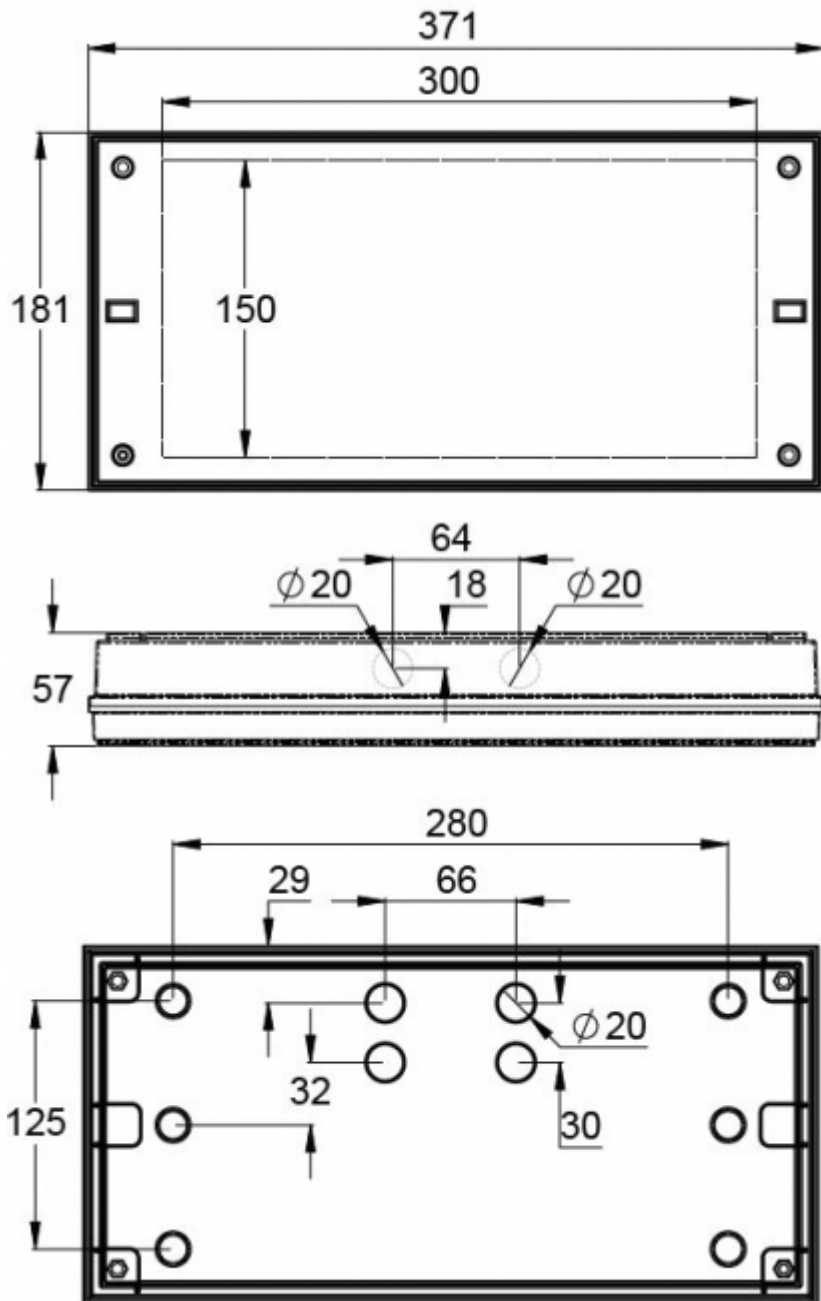

We reserve the rights to make modifications without notice.
Copyright © 2024 Teknoware. All rights reserved.
Date: August 14, 2024 | Source: teknoware.com/en/solid-zone-midbay-emergency-light-y3652wm

Teknoware Oy | P.O. Box 19, 15101 Lahti | Ilmarisentie 8, 15200 Lahti Finland
Tel +358 3 883 020 | VAT-number FI01494751 | teknoware.com | emexit@teknoware.com