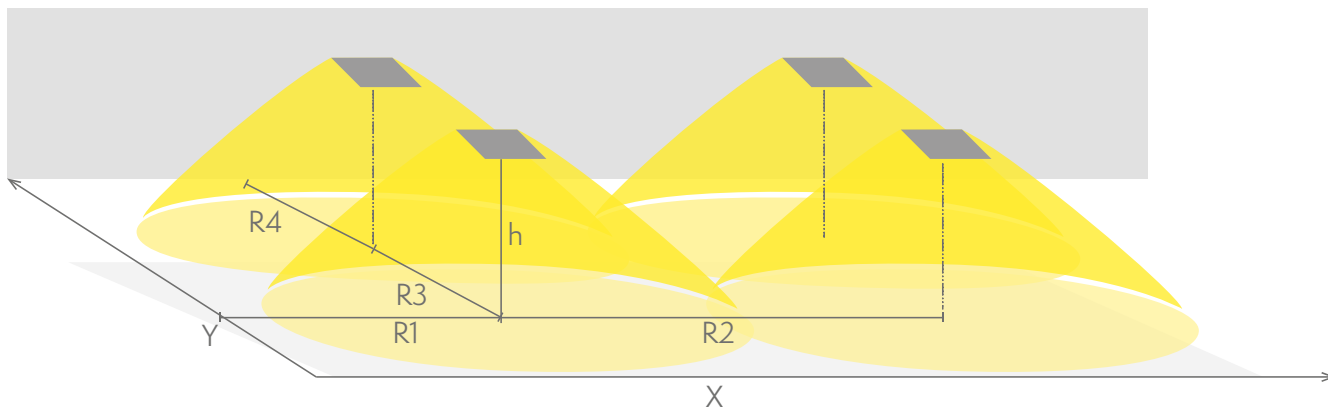

Emergency lighting for open areas (ceiling mounting)

Table of 0,5 lux for open areas according to the norm EN 1838, 0,5 m edge district is considered in the table.

Level of measurement 0,02 m, measurement result with battery operation.

- R1 distance from wall (X axis)
- R2 installation distance between lights (X axis)
- R3 installation distance between lights (Y axis)
- R4 distance from wall (Y axis)

Y3652WM

Mounting height (m)	Below the light lux	R1 (m)	R2 (m)	R3 (m)	R4 (m)
		0,5 lux	0,5 lux	0,5 lux	0,5 lux
4	35	5.5	10	10	5.5
6	15	6.5	12.5	12.5	6.5
8	8	7.5	14.5	14.5	7.5
10	5	7.5	15	15	7.5
12	3.5	8	16	16	8
14	2.5	8.5	17	17	8.5
16	2	8.5	18	18	8.5
18	1.5	8.5	17.5	17.5	8.5