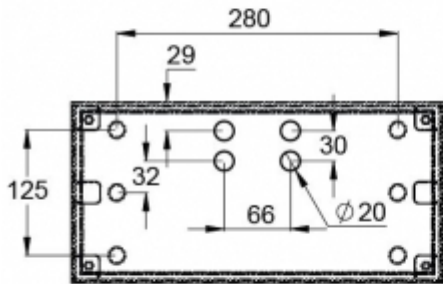

We reserve the rights to make modifications without notice.
Copyright © 2024 Teknoware. All rights reserved.
Date: July 16, 2024 | Source: teknoware.com/en/emergency-lighting/solid-exit-2-emergency-exit-light-y3171w143

Teknoware Oy | P.O. Box 19, 15101 Lahti | Ilmarisentie 8, 15200 Lahti Finland
Tel +358 3 883 020 | VAT-number FI01494751 | teknoware.com | emexit@teknoware.com