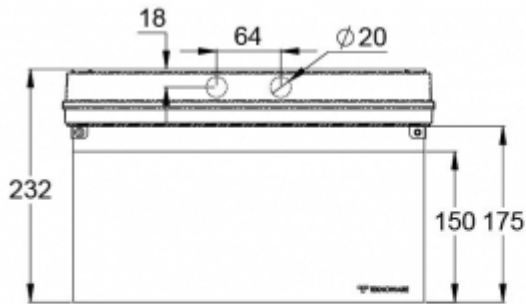

We reserve the rights to make modifications without notice.
Copyright © 2024 Teknoware. All rights reserved.
Date: July 16, 2024 | Source: teknoware.com/en/emergency-lighting/solid-exit-2-emergency-exit-light-y3171w143

Teknoware Oy | P.O. Box 19, 15101 Lahti | Ilmarisentie 8, 15200 Lahti Finland
Tel +358 3 883 020 | VAT-number FI01494751 | teknoware.com | emexit@teknoware.com