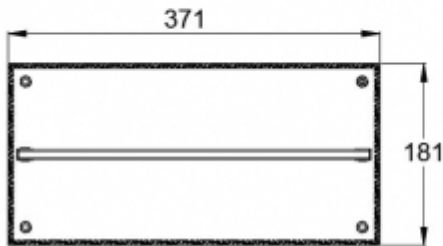

We reserve the rights to make modifications without notice.
Copyright © 2024 Teknoware. All rights reserved.
Date: July 16, 2024 | Source: teknoware.com/en/emergency-lighting/solid-exit-2-emergency-exit-light-y3171w143

Teknoware Oy | P.O. Box 19, 15101 Lahti | Ilmarisentie 8, 15200 Lahti Finland
Tel +358 3 883 020 | VAT-number FI01494751 | teknoware.com | emexit@teknoware.com