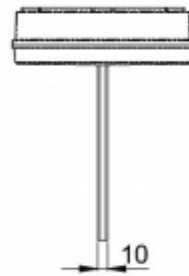

We reserve the rights to make modifications without notice.
Copyright © 2024 Teknoware. All rights reserved.
Date: July 16, 2024 | Source: teknoware.com/en/emergency-lighting/solid-exit-2-emergency-exit-light-y3171w143

Teknoware Oy | P.O. Box 19, 15101 Lahti | Ilmarisentie 8, 15200 Lahti Finland
Tel +358 3 883 020 | VAT-number FI01494751 | teknoware.com | emexit@teknoware.com