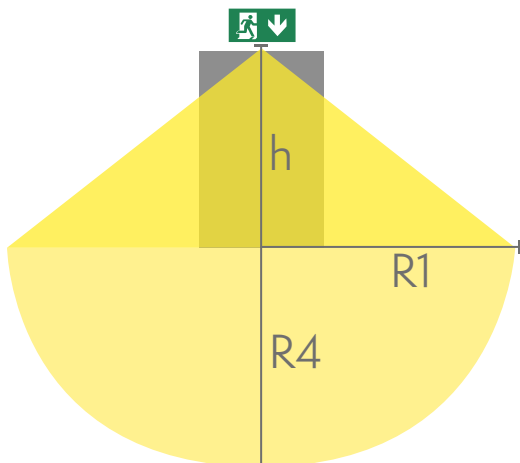

SOLID EXIT EMERGENCY EXIT LIGHT Y3092WME140

Self-contained emergency exit light with 1 h super capacitor and self-testing with a set of pictograms

Solid is Teknoware's IP65 class exit and emergency light product family. Solid is designed for demanding conditions. Wall mounted, one sided Solid exit light comes with easily changeable pictograms. Special attention has been paid to the design, for easy installation.

Product Code	Y3092WME140
Feature	Escap, Lumi Test
Mounting (standard)	wall, surface
Customs Code	94056080
GTIN Code	6438045028026
ETIM Product Class	EC001957
Length	371 mm
Width	181 mm
Height	57 mm
Weight	1.35 kg
Backup	1 h
Max Input Power VA	4 VA
Nominal Supply Voltage	220-240 V, 50/60 Hz AC
Protection Class	II
IP Class	IP65
Temperature Range Min - Max	-25...+35 °C
Glow Wire Test of Plastic Materials	850 °C
Viewing Distance	30 m
Light Source	LED
Body Material	plastic
Colour	RAL9003
Electrical Installation	2/3 x 2,5 mm ²
Luminous Flux	24 lm

Downlight chart for Exit Lights

Tables of 1 lux and 0,5 lux, under the Exit Light.
Level of measurement 0,02 m, measurement result with battery operation.

R1 distance from wall (X axis)
R4 distance from wall (Y axis)