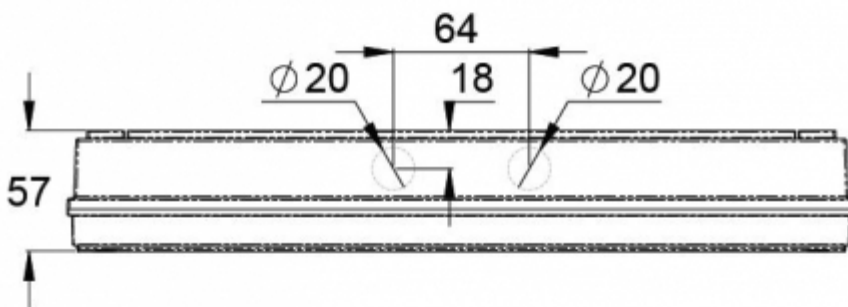

We reserve the rights to make modifications without notice.
Copyright © 2024 Teknoware. All rights reserved.
Date: August 14, 2024 | Source: teknoware.com/en/emergency-lighting-1/solid-exit-emergency-exit-light-y3071w140

Teknoware Oy | P.O. Box 19, 15101 Lahti | Ilmarisentie 8, 15200 Lahti Finland
Tel +358 3 883 020 | VAT-number FI01494751 | teknoware.com | emexit@teknoware.com