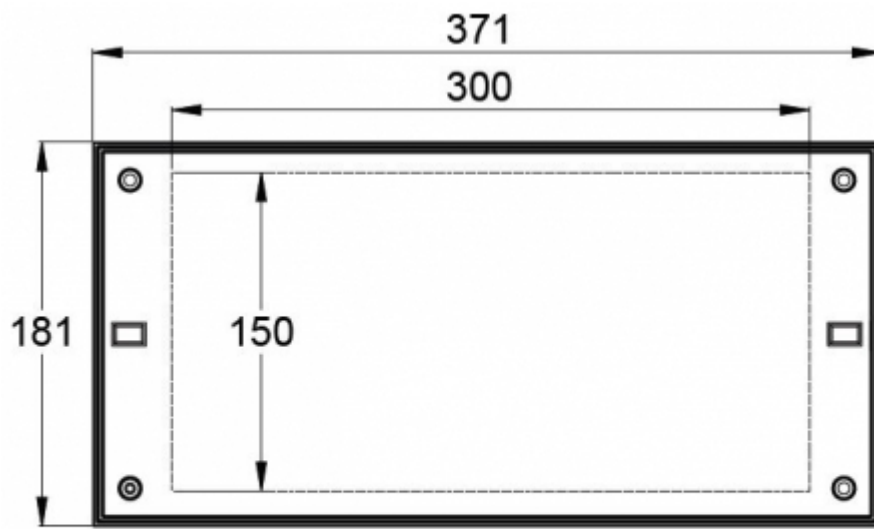

We reserve the rights to make modifications without notice.
Copyright © 2024 Teknoware. All rights reserved.
Date: August 14, 2024 | Source: teknoware.com/en/emergency-lighting-1/solid-exit-emergency-exit-light-y3071w140

Teknoware Oy | P.O. Box 19, 15101 Lahti | Ilmarisentie 8, 15200 Lahti Finland
Tel +358 3 883 020 | VAT-number FI01494751 | teknoware.com | emexit@teknoware.com