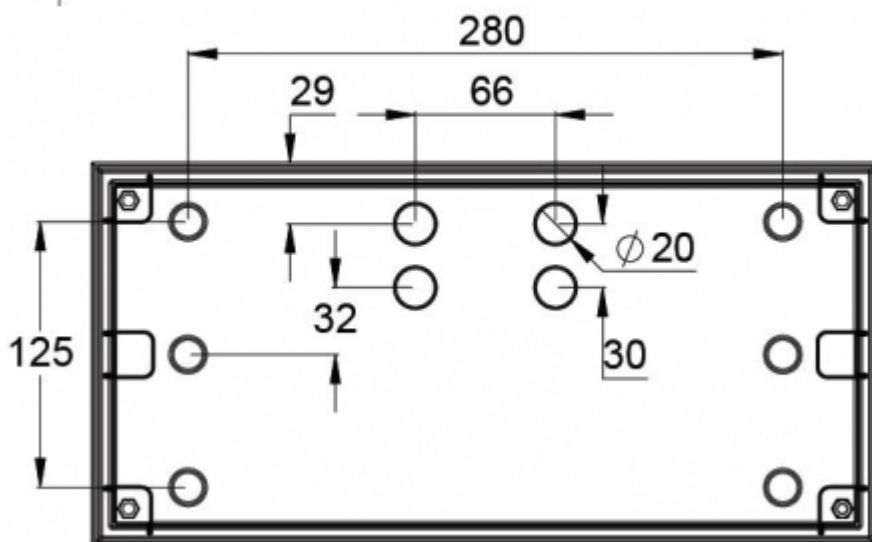

We reserve the rights to make modifications without notice.
Copyright © 2024 Teknoware. All rights reserved.
Date: August 14, 2024 | Source: teknoware.com/en/emergency-lighting-1/solid-exit-emergency-exit-light-y3071w140

Teknoware Oy | P.O. Box 19, 15101 Lahti | Ilmarisentie 8, 15200 Lahti Finland
Tel +358 3 883 020 | VAT-number FI01494751 | teknoware.com | emexit@teknoware.com