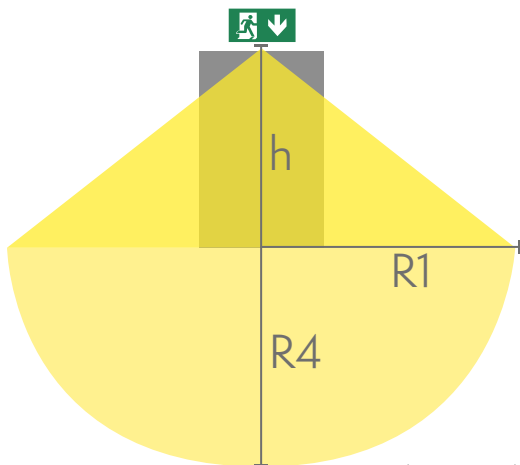

# SOLID EXIT EMERGENCY EXIT LIGHT Y3051WKE140

230 V centrally supplied emergency exit light with downlight function and with a set of pictograms, 30 m viewing distance (Individually packed TWT3051WKE)

Solid is Teknoware's IP65 class exit and emergency light product family. Solid is designed for demanding conditions. Wall mounted, one sided Solid exit light comes with easily changeable pictograms. Special attention has been paid to the design, for easy installation.

Product Code	Y3051WKE140
Feature	Intelligent Controller, Tapsa Control
Mounting (standard)	wall, surface
Customs Code	94056080
GTIN Code	6438045022048
ETIM Product Class	EC001957
Length	371 mm
Width	181 mm
Height	57 mm
Weight	1,35 kg
Max Input Power VA	6,5 VA
Max Input Power W	3,5 W
Nominal Supply Voltage	220-240 V, 50/60 Hz AC, DC
Protection Class	II
IP Class	IP65
Temperature Range Min - Max	-30...+50 °C
Glow Wire Test of Plastic Materials	650 °C
Viewing Distance	30 m
Light Source	LED
Body Material	plastic
Colour	RAL9003
Electrical Installation	2/3 x 2,5 mm <sup>2</sup>
Luminous Flux	48 lm

## Downlight chart for Exit Lights

Tables of 1 lux and 0,5 lux, under the Exit Light.  
Level of measurement 0,02 m, measurement result with battery operation.

R1 distance from wall (X axis)  
R4 distance from wall (Y axis)