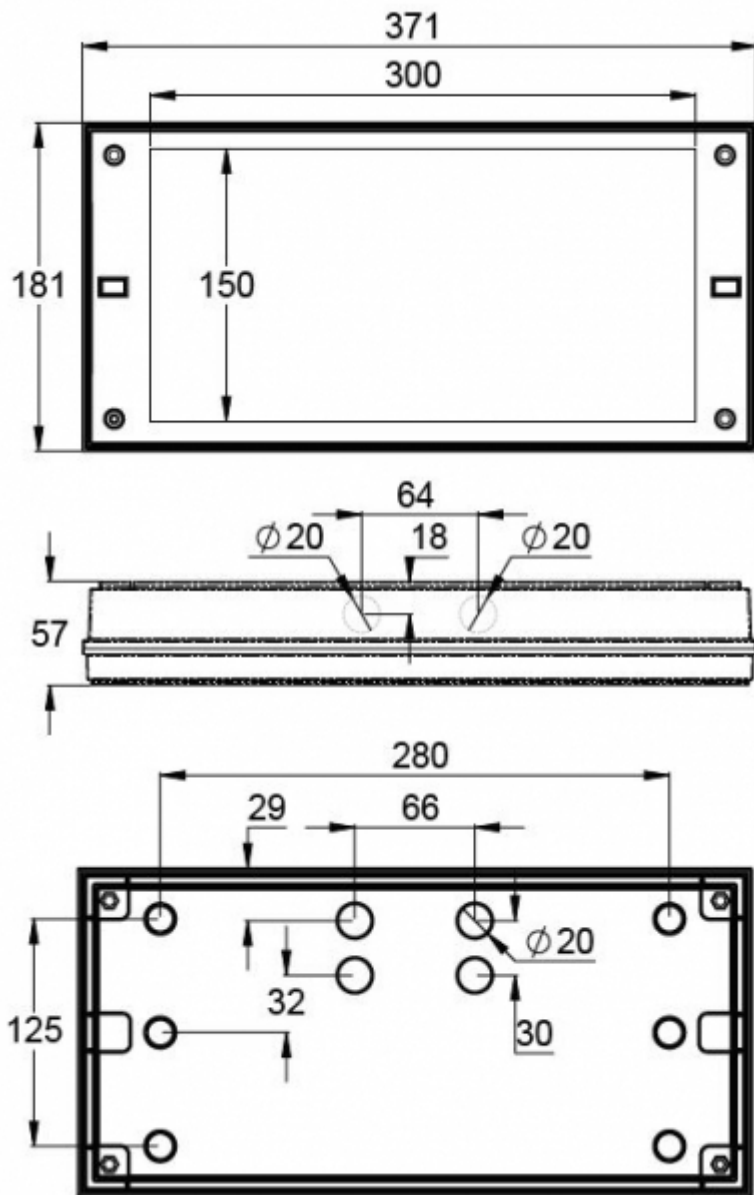

We reserve the rights to make modifications without notice.

Copyright © 2024 Teknoware. All rights reserved.

Date: August 14, 2024 | Source: teknoware.com/en/emergency-lighting-1/solid-exit-emergency-exit-light-y3051wke140

Teknoware Oy | P.O. Box 19, 15101 Lahti | Ilmarisentie 8, 15200 Lahti Finland
Tel +358 3 883 020 | VAT-number FI01494751 | teknoware.com | emexit@teknoware.com