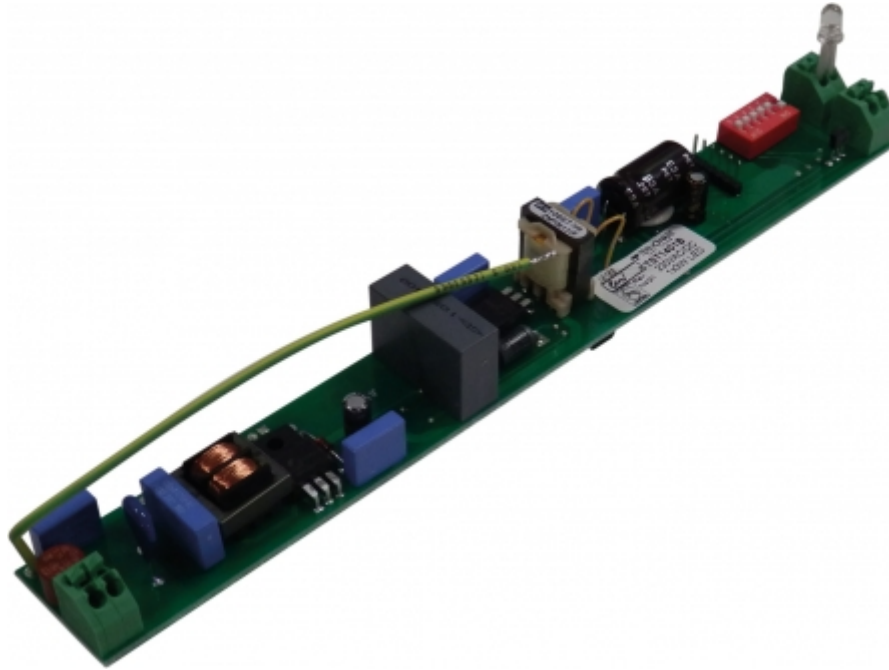

BALLAST W100012

LED Driver 230 V AC/DC 350 Ma for Centrally Supplied, addressable Emergency and Exit Lights (TST1401B)

We reserve the rights to make modifications without notice.
Copyright © 2024 Teknoware. All rights reserved.
Date: August 14, 2024 | Source: teknoware.com/en/emergency-lighting/ballast-w100012

Teknoware Oy | P.O. Box 19, 15101 Lahti | Ilmarisentie 8, 15200 Lahti Finland
Tel +358 3 883 020 | VAT-number FI01494751 | teknoware.com | emexit@teknoware.com

Product Code	W100012
Customs Code	85044084
GTIN Code	6438045013985
ETIM Product Class	EC002710
Length	215 mm
Width	1 mm
Height	28 mm
Weight	0,06 kg