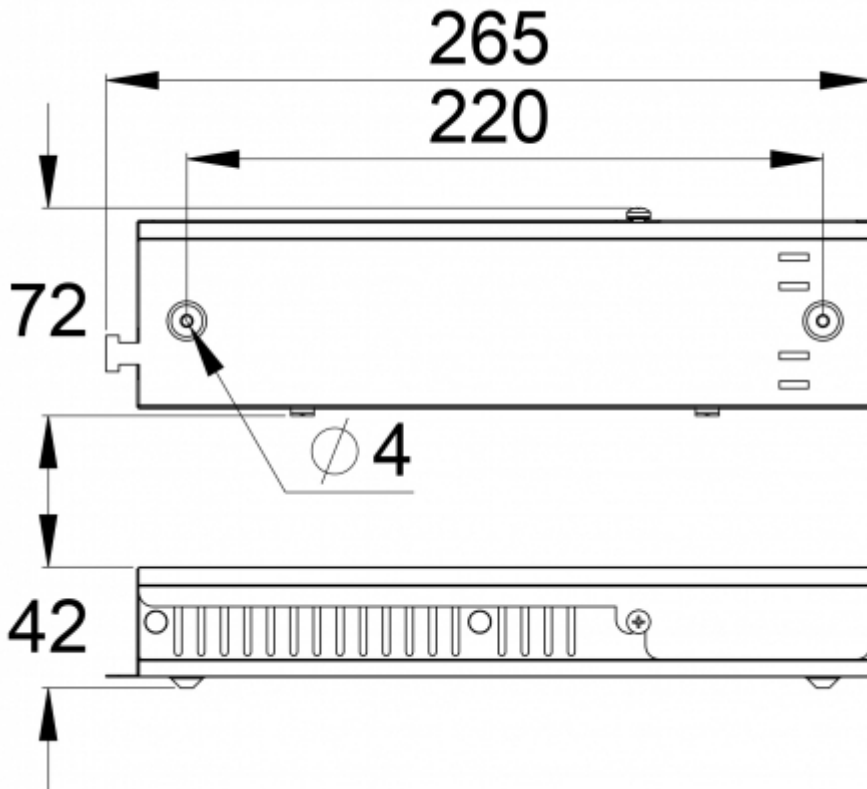

We reserve the rights to make modifications without notice.

Copyright © 2024 Teknoware. All rights reserved.

Date: August 14, 2024 | Source: teknoware.com/en/emergency-lighting-1/slimspot-ii-angle-emergency-light-twtd153wa

Teknoware Oy | P.O. Box 19, 15101 Lahti | Ilmarisentie 8, 15200 Lahti Finland

Tel +358 3 883 020 | VAT-number FI01494751 | teknoware.com | emexit@teknoware.com