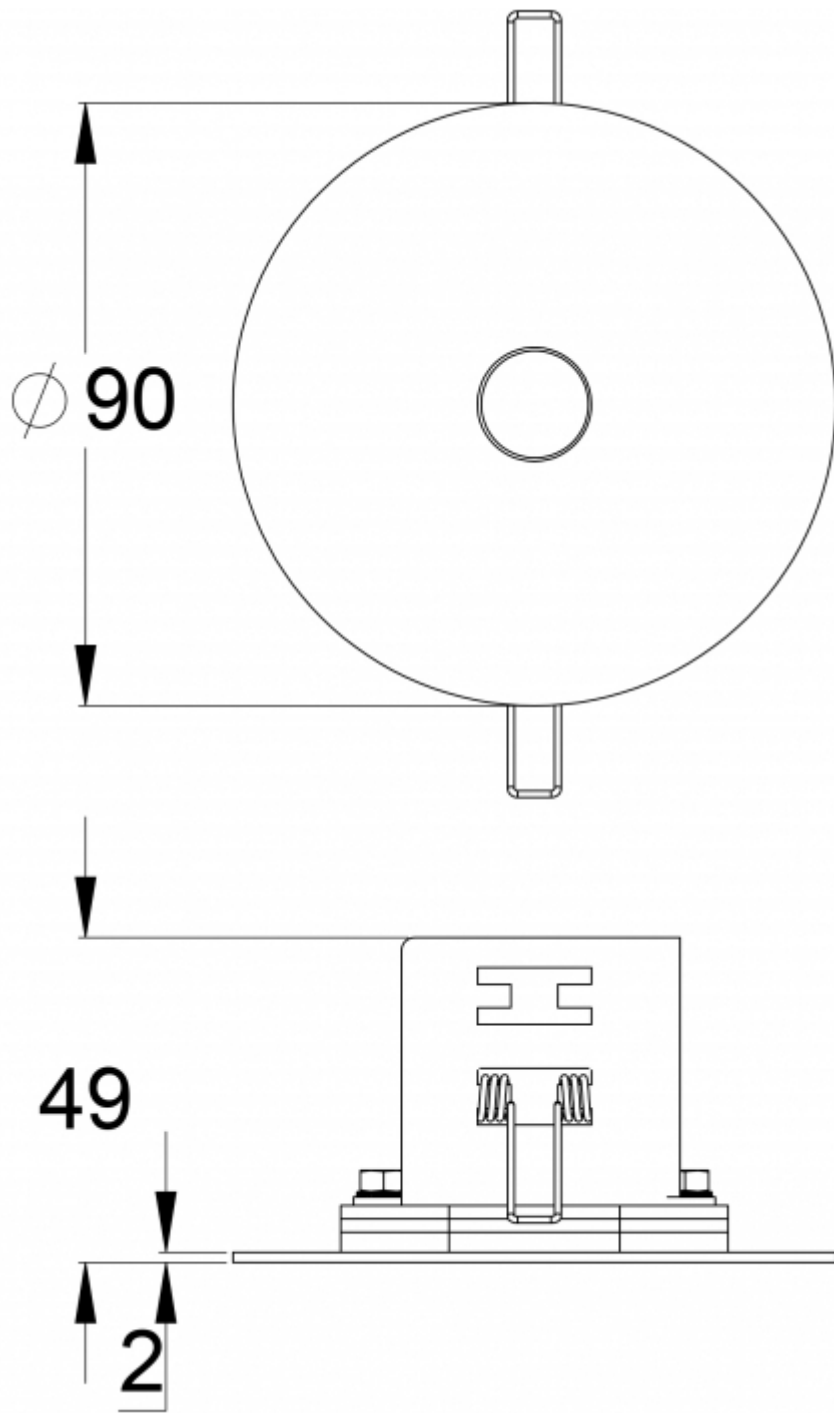

We reserve the rights to make modifications without notice.

Copyright © 2024 Teknoware. All rights reserved.

Date: August 14, 2024 | Source: teknoware.com/en/emergency-lighting-1/slimspot-ii-angle-emergency-light-twtd153wa

Teknoware Oy | P.O. Box 19, 15101 Lahti | Ilmarisentie 8, 15200 Lahti Finland

Tel +358 3 883 020 | VAT-number FI01494751 | teknoware.com | emexit@teknoware.com