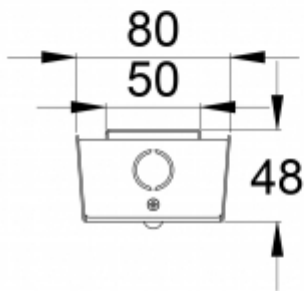

We reserve the rights to make modifications without notice.

Copyright © 2024 Teknoware. All rights reserved.

Date: August 14, 2024 | Source: teknoware.com/en/emergency-lighting-1/trail-line-midbay-emergency-light-twtc452wm

Teknoware Oy | P.O. Box 19, 15101 Lahti | Ilmarisentie 8, 15200 Lahti Finland

Tel +358 3 883 020 | VAT-number FI01494751 | teknoware.com | emexit@teknoware.com