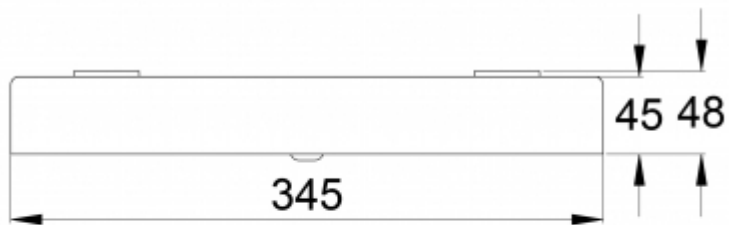

We reserve the rights to make modifications without notice.

Copyright © 2024 Teknoware. All rights reserved.

Date: August 14, 2024 | Source: teknoware.com/en/emergency-lighting-1/trail-line-midbay-emergency-light-twtc452wm

Teknoware Oy | P.O. Box 19, 15101 Lahti | Ilmarisentie 8, 15200 Lahti Finland

Tel +358 3 883 020 | VAT-number FI01494751 | teknoware.com | emexit@teknoware.com