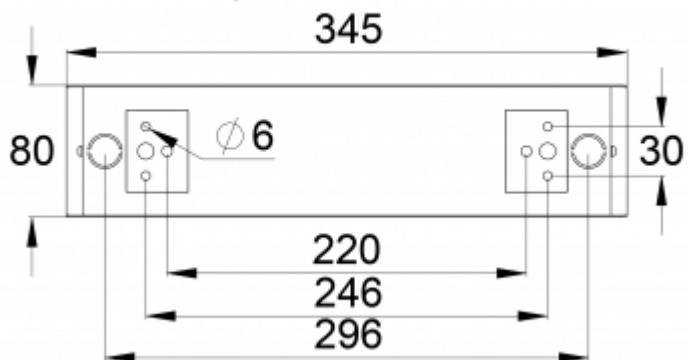

We reserve the rights to make modifications without notice.

Copyright © 2024 Teknoware. All rights reserved.

Date: August 14, 2024 | Source: teknoware.com/en/emergency-lighting-1/trail-line-midbay-emergency-light-twtc452wm

Teknoware Oy | P.O. Box 19, 15101 Lahti | Ilmarisentie 8, 15200 Lahti Finland

Tel +358 3 883 020 | VAT-number FI01494751 | teknoware.com | emexit@teknoware.com