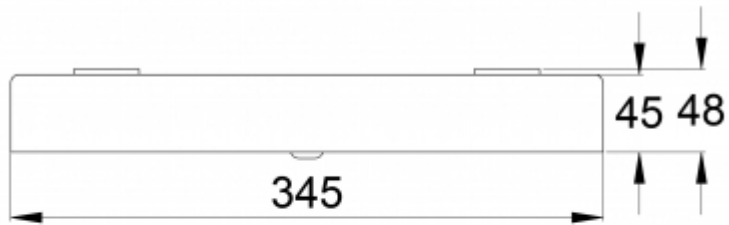

We reserve the rights to make modifications without notice.

Copyright © 2024 Teknoware. All rights reserved.

Date: August 14, 2024 | Source: teknoware.com/en/emergency-lighting-1/trail-line-lowbay-emergency-light-twtc153wm

Teknoware Oy | P.O. Box 19, 15101 Lahti | Ilmarisentie 8, 15200 Lahti Finland

Tel +358 3 883 020 | VAT-number FI01494751 | teknoware.com | emexit@teknoware.com