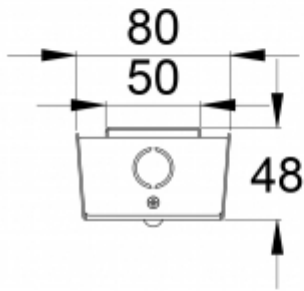

We reserve the rights to make modifications without notice.

Copyright © 2024 Teknoware. All rights reserved.

Date: August 14, 2024 | Source: teknoware.com/en/emergency-lighting-1/trail-line-lowbay-emergency-light-twtc153wm

Teknoware Oy | P.O. Box 19, 15101 Lahti | Ilmarisentie 8, 15200 Lahti Finland

Tel +358 3 883 020 | VAT-number FI01494751 | teknoware.com | emexit@teknoware.com