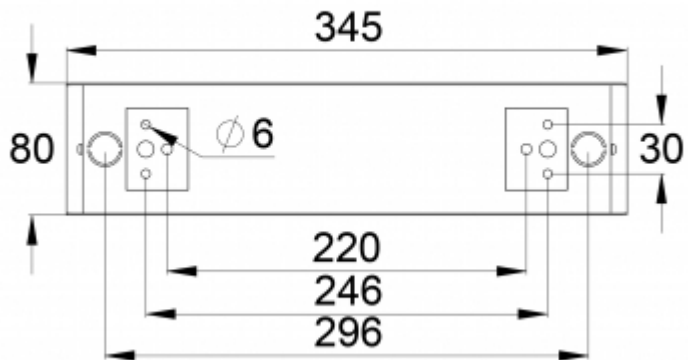

Teknoware Oy | P.O. Box 19, 15101 Lahti | Ilmarisentie 8, 15200 Lahti Finland
Tel +358 3 883 020 | VAT-number FI01494751 | teknoware.com | emexit@teknoware.com

R1 distance from wall (X axis)
 R2 installation distance between lights (X axis)
 R4 distance from wall (Y axis)
TWTC153WM

Mounting height (m)	Below the light lux	R1 (m)	R2 (m)	R4 (m)
		1 lux	1 lux	1 lux
2,5	7,5	9	21	1
4	3	10	28	1
6	1,5	9	22	1

OPTIONAL ACCESSORIES:

OPTIONAL MOUNTING ACCESSORIES FOR EMERGENCY LIGHTS

Product Code	Product Name	Compatible Product Groups
TWTC1001	Trail wall bracket TWTC1001	