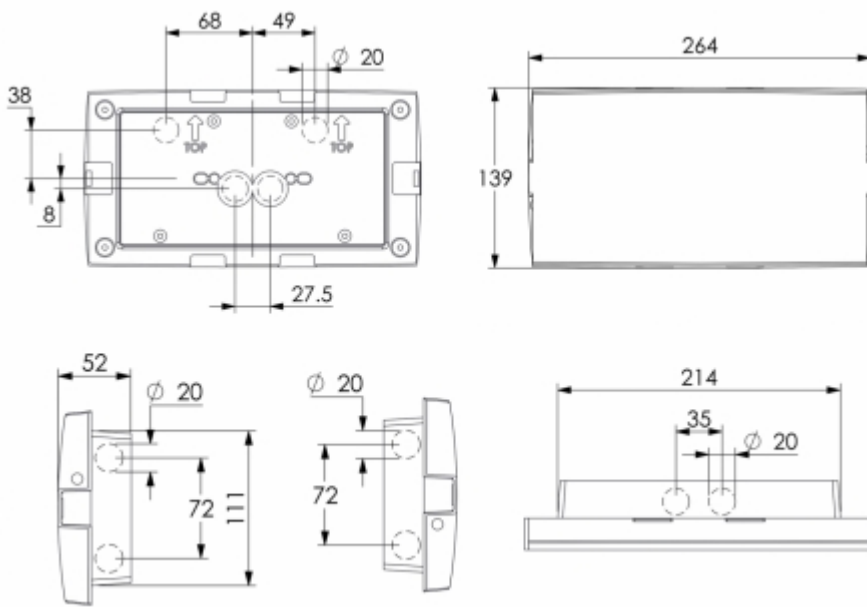

We reserve the rights to make modifications without notice.

Copyright © 2024 Teknoware. All rights reserved.

Date: August 14, 2024 | Source: teknoware.com/en/emergency-lighting-1/easy-line-lowbay-emergency-light-twtb253wm

Teknoware Oy | P.O. Box 19, 15101 Lahti | Ilmarisentie 8, 15200 Lahti Finland

Tel +358 3 883 020 | VAT-number FI01494751 | teknoware.com | emexit@teknoware.com