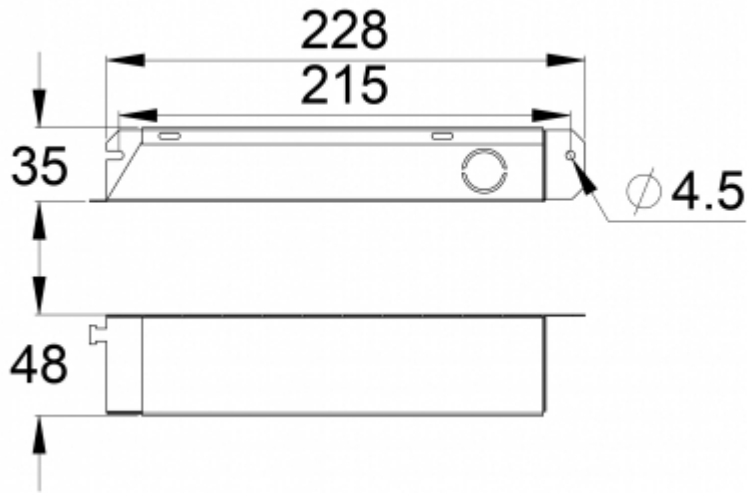

We reserve the rights to make modifications without notice.
Copyright © 2024 Teknoware. All rights reserved.
Date: July 16, 2024 | Source: teknoware.com/en/emergency-lighting-1/slimspot-ii-line-midbay-emergency-light-twia441wk

Teknoware Oy | P.O. Box 19, 15101 Lahti | Ilmarisentie 8, 15200 Lahti Finland
Tel +358 3 883 020 | VAT-number FI01494751 | teknoware.com | emexit@teknoware.com