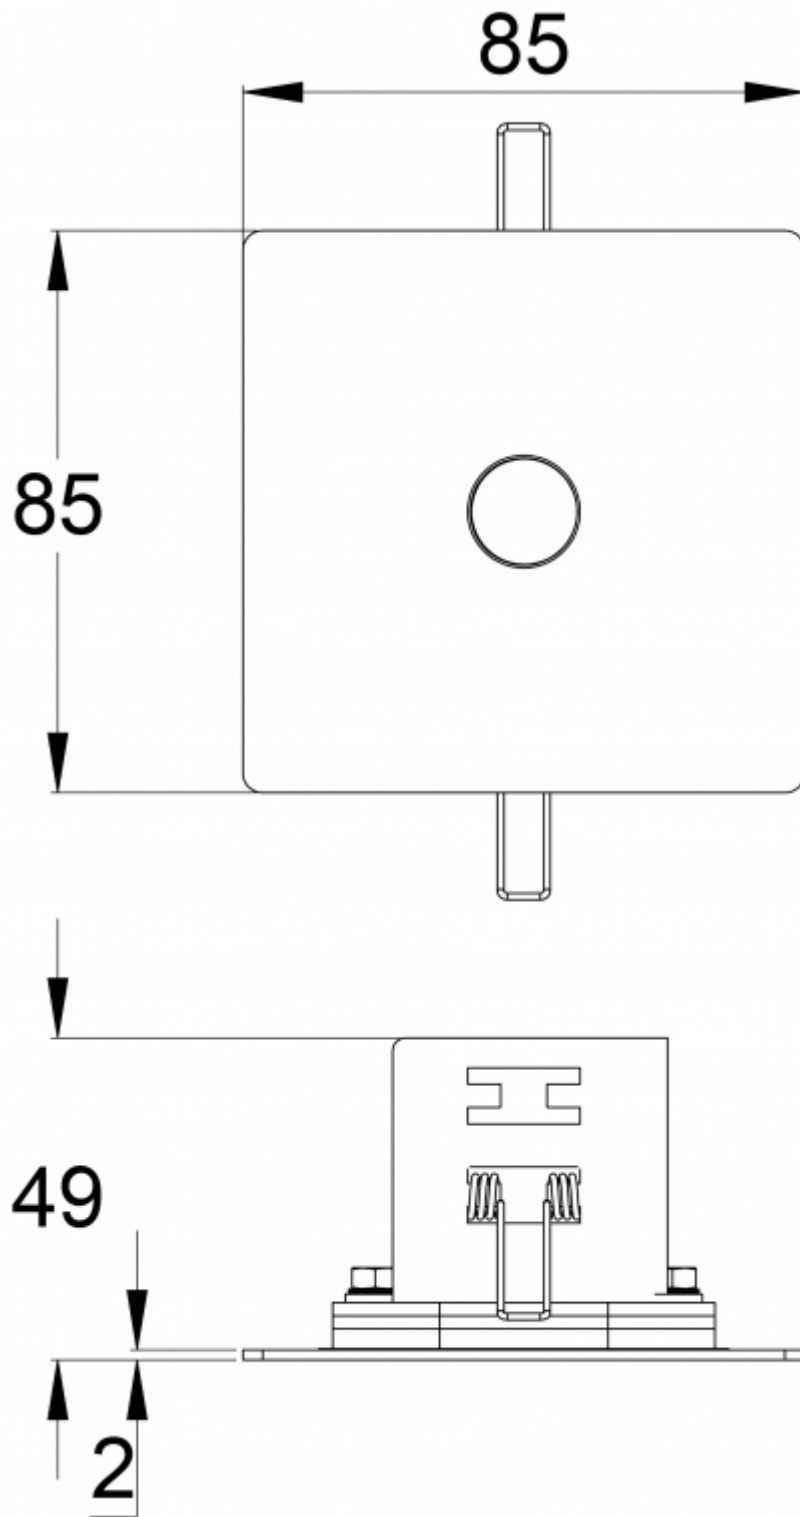

The Slimspot II Line Midbay provides a long and narrow pattern that illuminates escape routes efficiently.

Product Code	TWTA441WK
Feature	Tapsa Control
Mounting (standard)	recess
Customs Code	94056080
GTIN Code	6438045025599
ETIM Product Class	EC001957
Length	85 mm
Width	85 mm
Height	46 mm
Weight	0,4 kg
Max Input Power VA	3 VA
Max Input Power W	3,0 W
Nominal Supply Voltage	24 V, 50/60 Hz AC, DC
Protection Class	III
IP Class	IP20
Temperature Range Min - Max	-30...+50 °C
Glow Wire Test of Plastic Materials	650 °C
Light Source	LED
Body Material	metal
Aperture for Recess Mounting	ø75 mm
Colour	RAL9003
Electrical Installation	2 x 2,5 mm <sup>2</sup>
Luminous Flux	265 lm

## Emergency lighting for escape routes (ceiling mounting)

Table of 1 lux for escape routes in the middle line according to the norm EN 1838.

Level of measurement 0,02 m, measurement result with battery operation.

R1 distance from wall (X axis)  
 R2 installation distance between lights (X axis)  
 R4 distance from wall (Y axis)  
**TWTA441WK**

Mounting height (m)	Below the light lux	R1 (m)	R2 (m)	R4 (m)
		1 lux	1 lux	1 lux
2,5	40	5	11	1
4	15	6,5	17	1
6	6	7,5	20	1
8	3,5	7	21	1
10	2	6,5	21	1