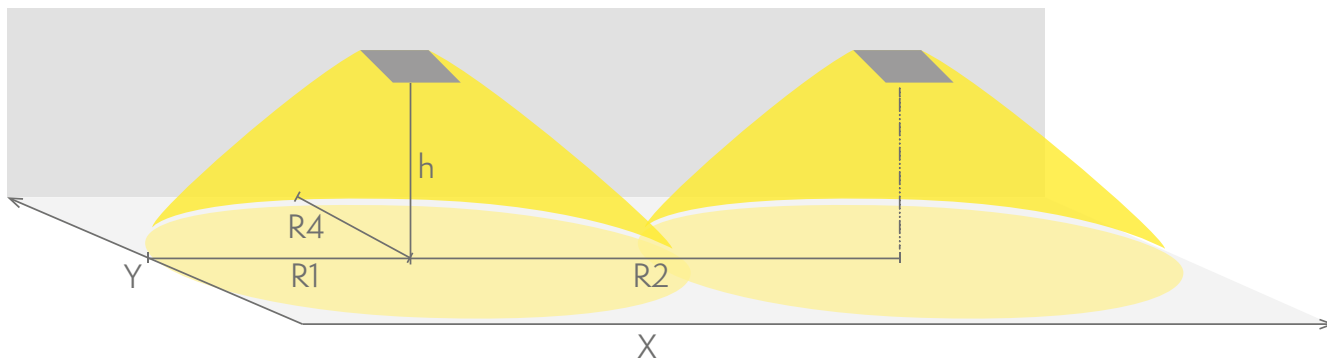

R1 distance from wall (X axis)
R2 installation distance between lights (X axis)
R4 distance from wall (Y axis)
TWTA441WK

Mounting height (m)	Below the light lux	R1 (m)	R2 (m)	R4 (m)
		1 lux	1 lux	1 lux
2,5	40	5	11	1
4	15	6,5	17	1
6	6	7,5	20	1
8	3,5	7	21	1
10	2	6,5	21	1