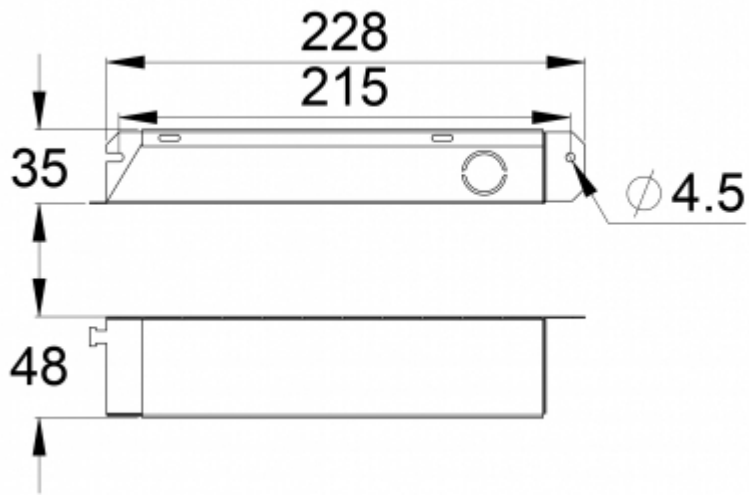

We reserve the rights to make modifications without notice.

Copyright © 2024 Teknoware. All rights reserved.

Date: August 14, 2024 | Source: teknoware.com/en/emergency-lighting-1/slimspot-ii-line-lowbay-emergency-light-twta141wk

Teknoware Oy | P.O. Box 19, 15101 Lahti | Ilmarisentie 8, 15200 Lahti Finland

Tel +358 3 883 020 | VAT-number FI01494751 | teknoware.com | emexit@teknoware.com