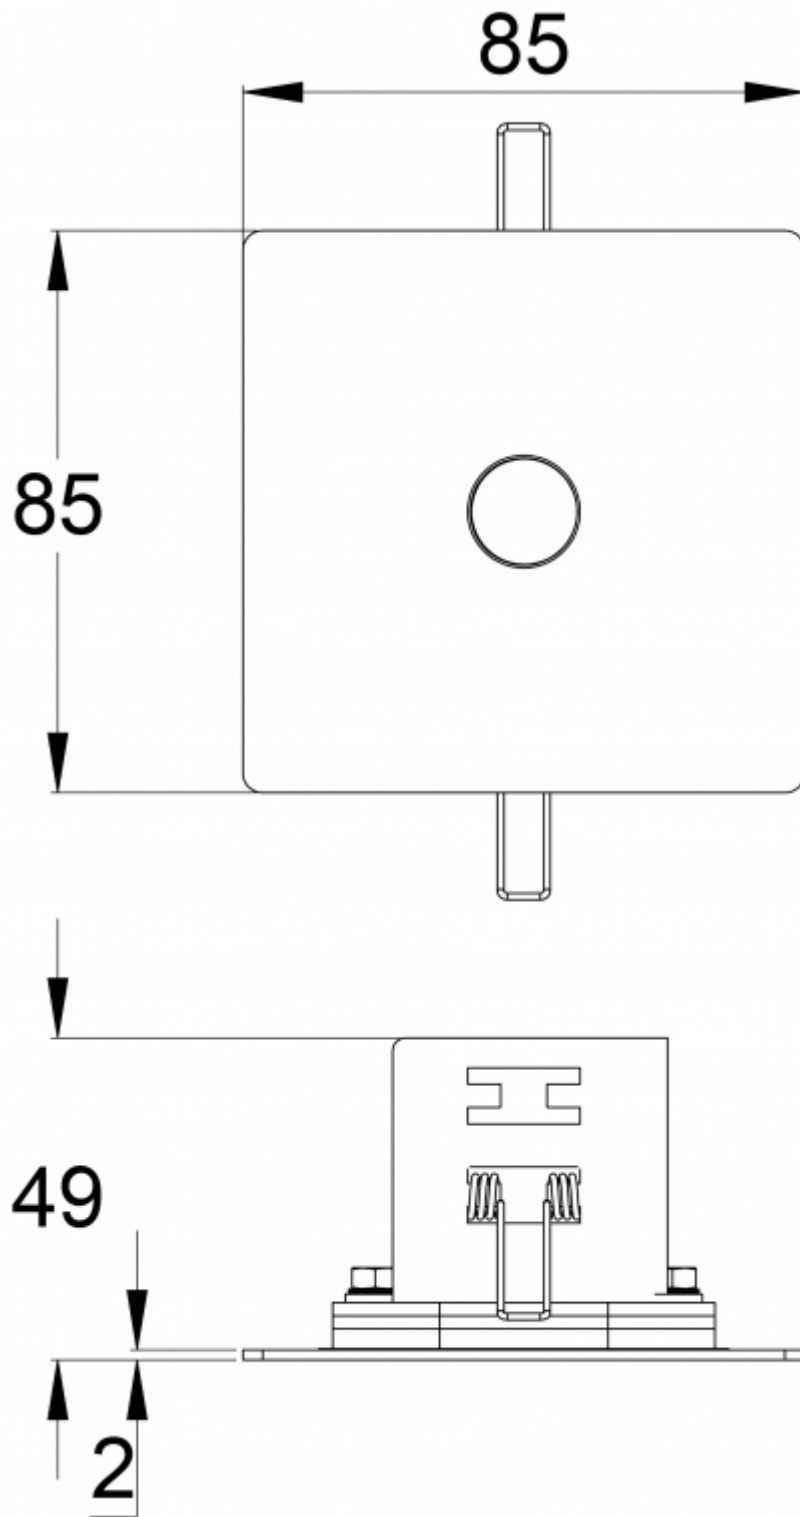

We reserve the rights to make modifications without notice.
Copyright © 2024 Teknoware. All rights reserved.
Date: August 14, 2024 | Source: [teknoware.com/en/emergency-lighting-1/slimspot-ii-line-lowbay-emergency-light-twta141wk](https://www.teknoware.com/en/emergency-lighting-1/slimspot-ii-line-lowbay-emergency-light-twta141wk)

Teknoware Oy | P.O. Box 19, 15101 Lahti | Ilmarisentie 8, 15200 Lahti Finland
Tel +358 3 883 020 | VAT-number FI01494751 | [teknoware.com](https://www.teknoware.com) | emexit@teknoware.com