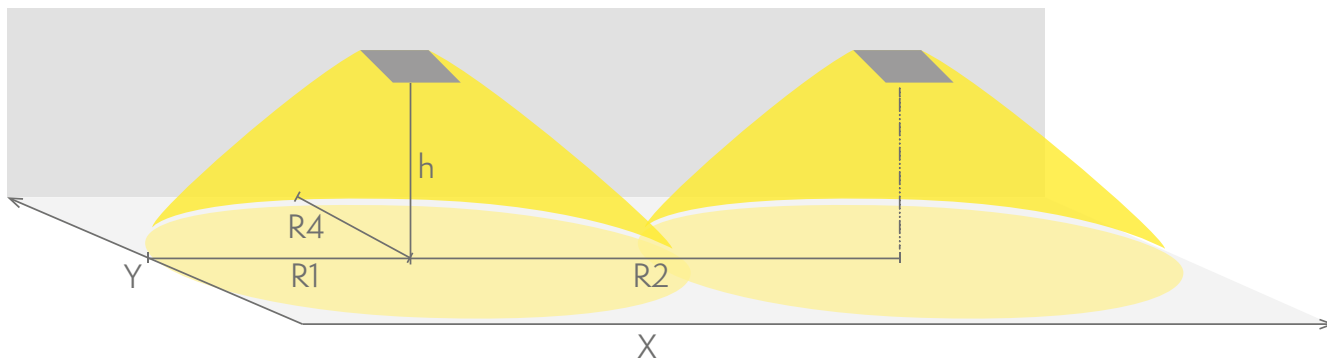

The Slimspot II Line Lowbay provides a long and narrow pattern that illuminates escape routes efficiently.

Product Code	TWTA141WK
Feature	Tapsa Control
Mounting (standard)	recess
Customs Code	94056080
GTIN Code	6438045025551
ETIM Product Class	EC001957
Length	85 mm
Width	85 mm
Height	46 mm
Weight	0,4 kg
Max Input Power VA	3 VA
Max Input Power W	3,0 W
Nominal Supply Voltage	24 V, 50/60 Hz AC, DC
Protection Class	III
IP Class	IP20
Temperature Range Min - Max	-30...+50 °C
Glow Wire Test of Plastic Materials	650 °C
Light Source	LED
Body Material	metal
Aperture for Recess Mounting	ø75 mm
Colour	RAL9003
Electrical Installation	2 x 2,5 mm <sup>2</sup>
Luminous Flux	250 lm

## Emergency lighting for escape routes (ceiling mounting)

Table of 1 lux for escape routes in the middle line according to the norm EN 1838.

Level of measurement 0,02 m, measurement result with battery operation.

- R1 distance from wall (X axis)
- R2 installation distance between lights (X axis)
- R4 distance from wall (Y axis)