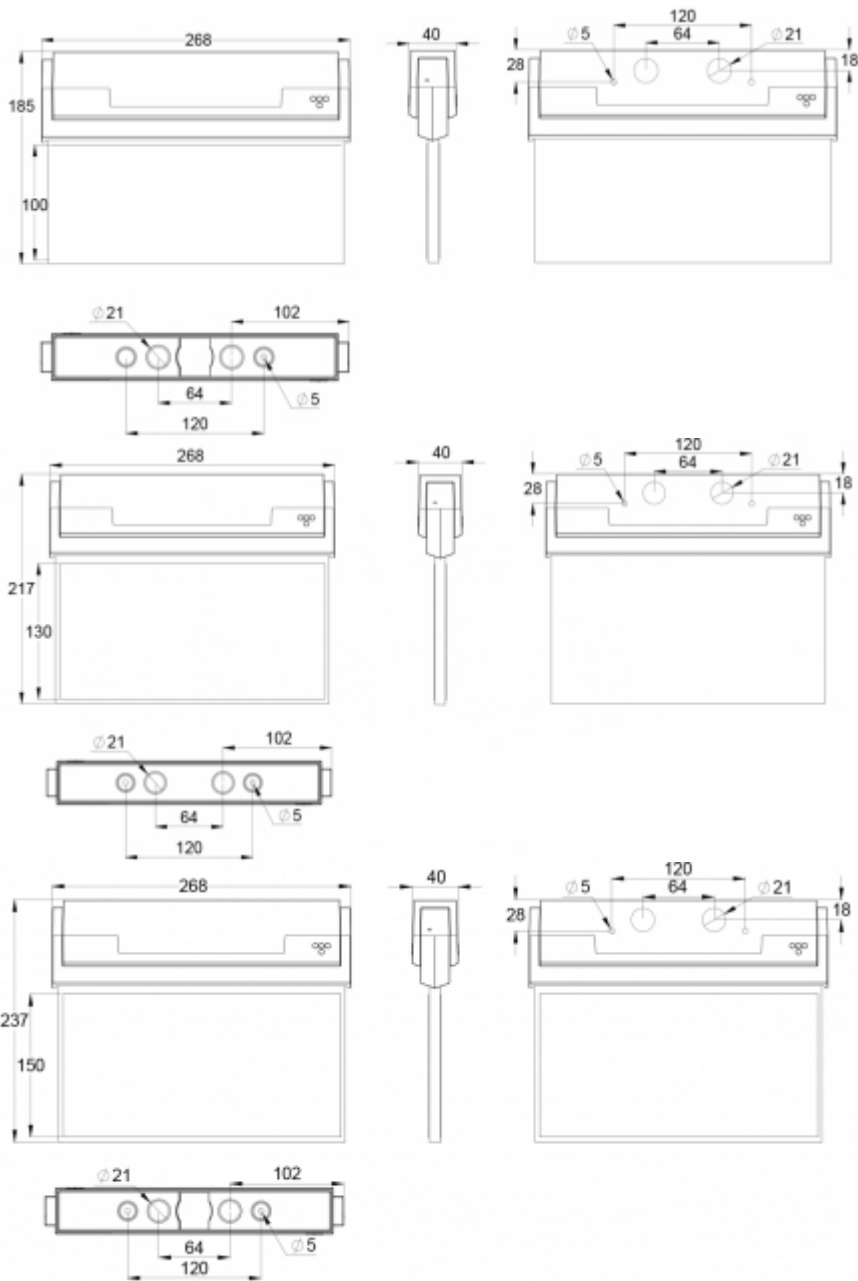

We reserve the rights to make modifications without notice.

Copyright © 2024 Teknoware. All rights reserved.

Date: July 16, 2024 | Source: teknoware.com/en/esc-80-dimmed-emergency-exit-light-twt8041wkr

Teknoware Oy | P.O. Box 19, 15101 Lahti | Ilmarisentie 8, 15200 Lahti Finland
Tel +358 3 883 020 | VAT-number FI01494751 | teknoware.com | emexit@teknoware.com