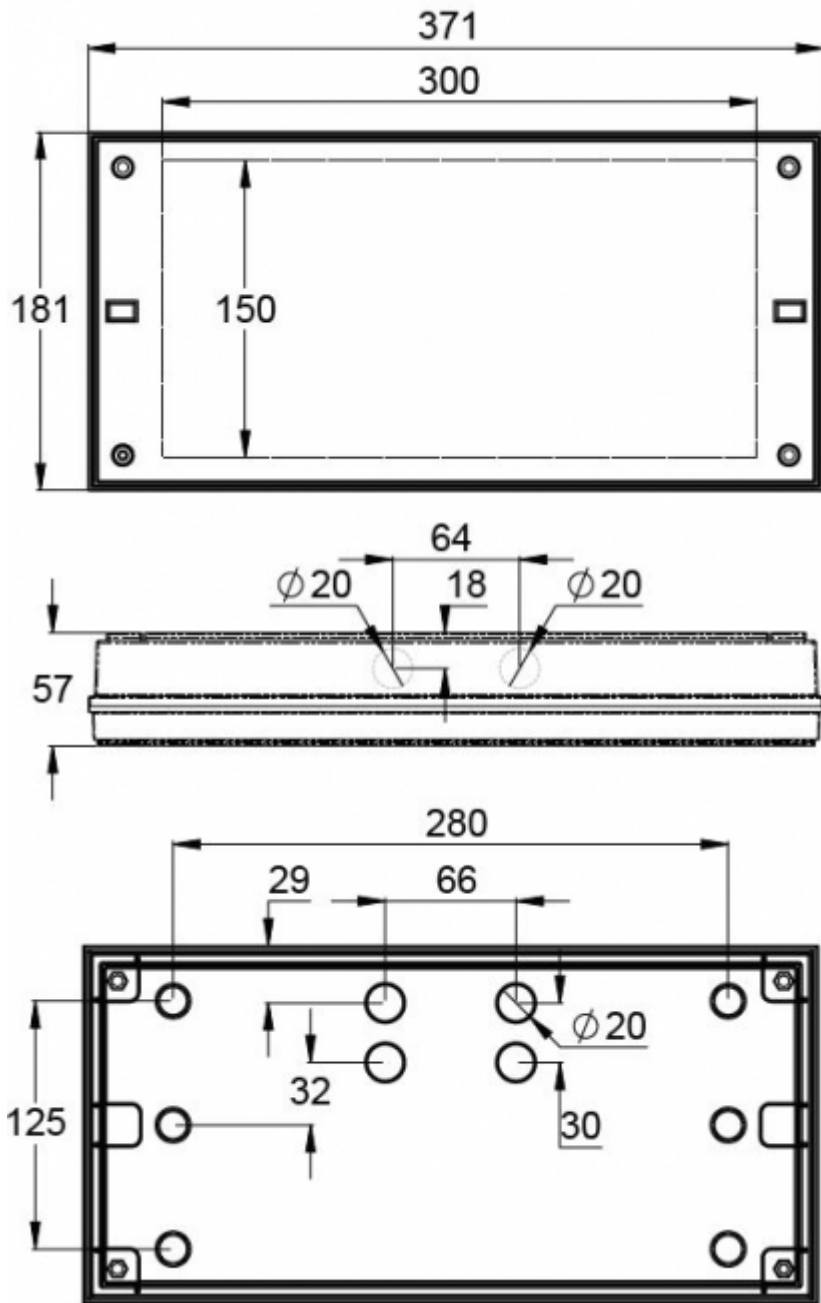

We reserve the rights to make modifications without notice.
Copyright © 2024 Teknoware. All rights reserved.
Date: August 14, 2024 | Source: teknoware.com/en/solid-line-lowbay-emergency-light-twt4252wm

Teknoware Oy | P.O. Box 19, 15101 Lahti | Ilmarisentie 8, 15200 Lahti Finland
Tel +358 3 883 020 | VAT-number FI01494751 | teknoware.com | emexit@teknoware.com