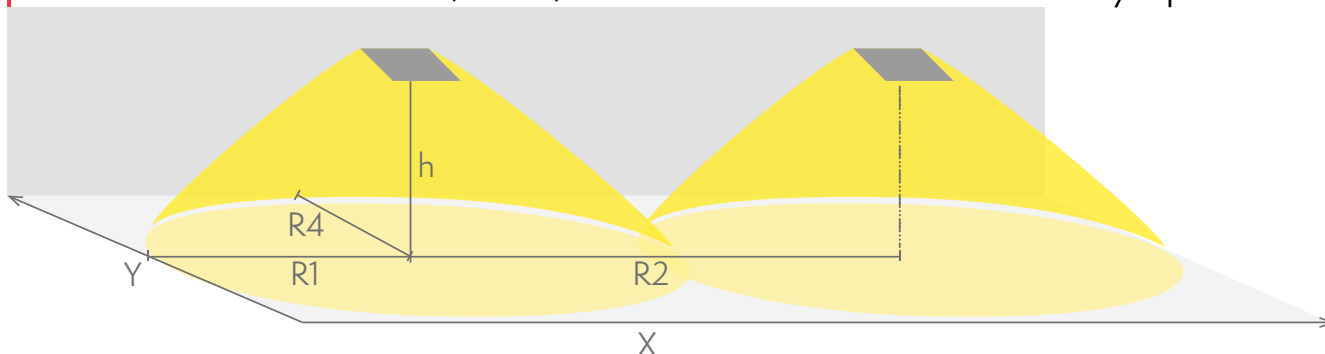

Emergency lighting for escape routes (ceiling mounting)

Table of 1 lux for escape routes in the middle line according to the norm EN 1838.

Level of measurement 0,02 m, measurement result with battery operation.

R1 distance from wall (X axis)

R2 installation distance between lights (X axis)

R4 distance from wall (Y axis)

TWT4252WM

Mounting height (m)	Below the light lux	R1 (m)	R2 (m)	R4 (m)
		1 lux	1 lux	1 lux
2,5	10	8	19	1
3	6,5	9	22	1
4	3,5	11	27	1