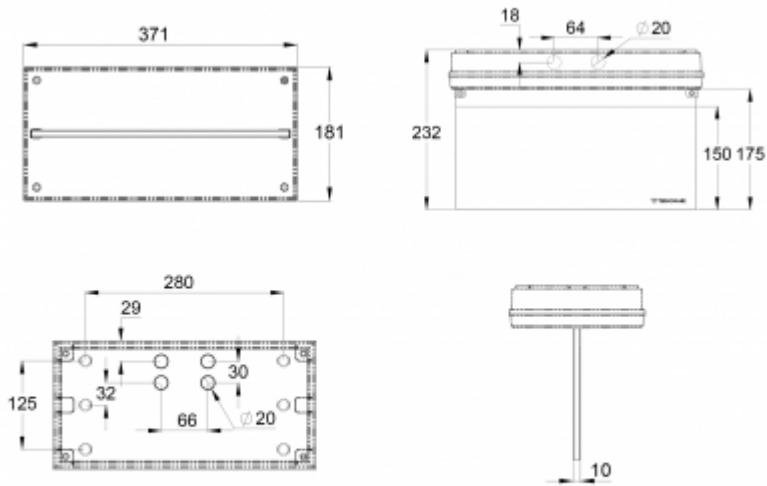

We reserve the rights to make modifications without notice.

Copyright © 2024 Teknoware. All rights reserved.

Date: August 14, 2024 | Source: teknoware.com/en/emergency-lighting-1/solid-exit-2-emergency-exit-light-twt3153wm

Teknoware Oy | P.O. Box 19, 15101 Lahti | Ilmarisentie 8, 15200 Lahti Finland
Tel +358 3 883 020 | VAT-number FI01494751 | teknoware.com | emexit@teknoware.com