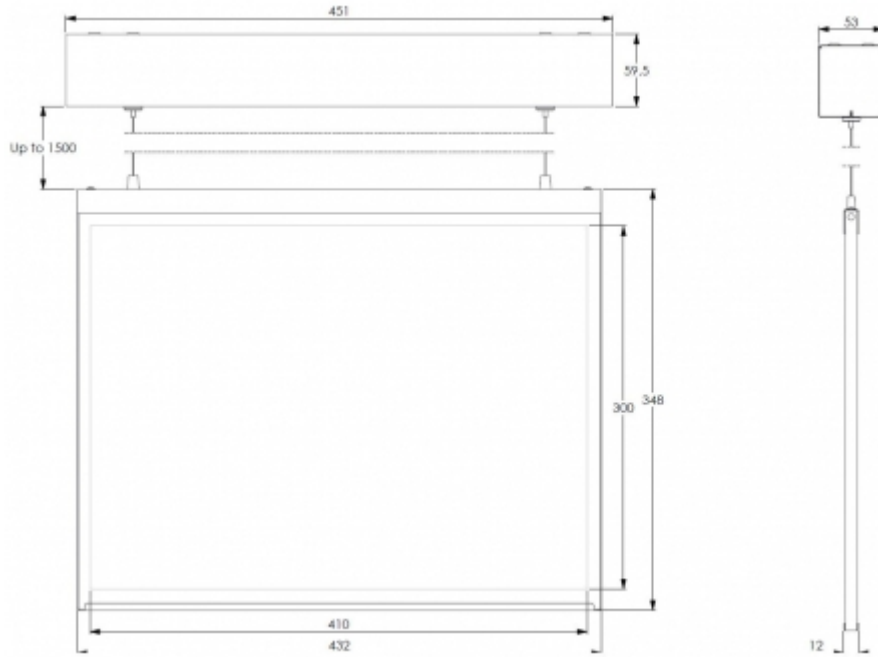

## Self-contained emergency exit light with 1 h supercapacitor and self-testing feature

Teknoware Steel is an elegant emergency exit light for high-class premises. The light plate in the elegant luminaire has a narrow, glossy metal frame. The luminaire can be used as one or two sided, and depending on the model, it is suitable for ceiling, wall, suspension or flag mounting. The Escap models have an extended ten-year product warranty.

Product Code	TWSE792WM
Feature	Escap, Lumi Test
Mounting (standard)	ceiling, cable, surface
Customs Code	94056080
GTIN Code	6438045027807
ETIM Product Class	EC001957
Length	451 mm
Width	53 mm
Height	478 - 2378 mm
Weight	3.5 kg
Backup	1 h
Max Input Power VA	3,9 VA
Max Input Power W	3,5 W
Nominal Supply Voltage	220-240 V, 50/60 Hz AC
Protection Class	I
IP Class	IP20
Temperature Range Min - Max	-25...+35 °C
Glow Wire Test of Plastic Materials	850 °C
Viewing Distance	60 m
Light Source	LED
Body Material	stainless steel plate
Electrical Installation	3 x 2,5 mm <sup>2</sup>