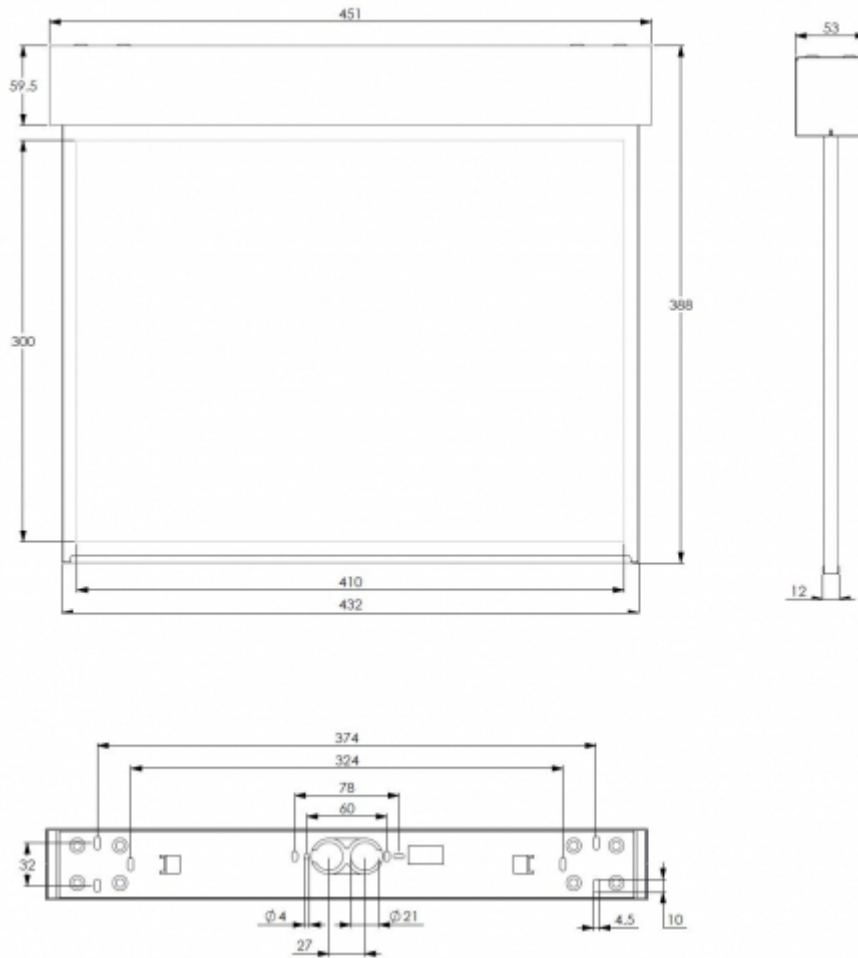

STEEL EMERGENCY EXIT LIGHT TWSE692WA

Self-contained emergency exit light with 1 h supercapacitor, wireless central monitoring and self-testing feature

Teknoware Steel is an elegant emergency exit light for high-class premises. The light plate in the elegant luminaire has a narrow, glossy metal frame. The luminaire can be used as one or two sided, and depending on the model, it is suitable for ceiling, wall, suspension or flag mounting. The Escap models have an extended ten-year product warranty.

Product Code	TWSE692WA
Feature	Aalto Control, Escap
Mounting (standard)	ceiling, surface
Mounting (optional)	wall, flag
Customs Code	94056080
GTIN Code	6438045027777
ETIM Product Class	EC001957
Length	451 mm
Width	53 mm
Height	388 mm
Weight	3.5 kg
Backup	1 h
Max Input Power VA	4,1 VA
Max Input Power W	3,8 W
Nominal Supply Voltage	220-240 V, 50/60 Hz AC
Protection Class	I
IP Class	IP20
Temperature Range Min - Max	-25...+35 °C
Glow Wire Test of Plastic Materials	850 °C
Viewing Distance	60 m
Light Source	LED
Body Material	stainless steel plate
Electrical Installation	3 x 2,5 mm ²