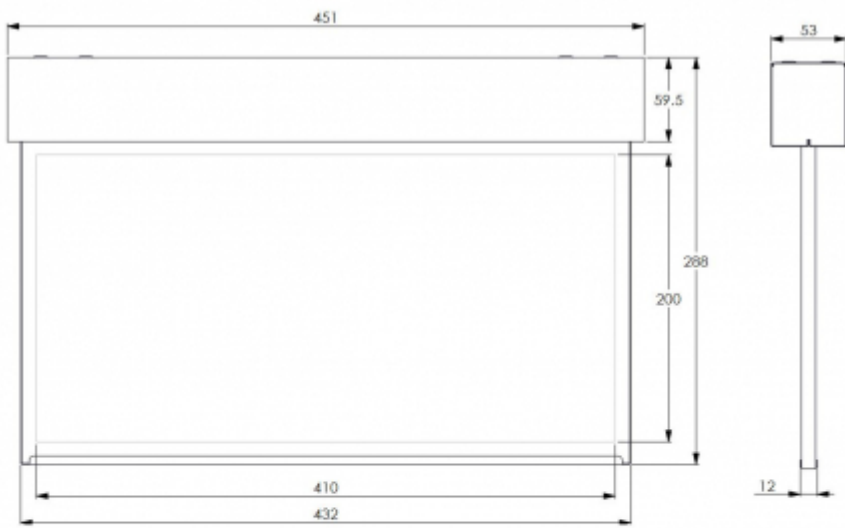

We reserve the rights to make modifications without notice.
Copyright © 2024 Teknoware. All rights reserved.
Date: August 14, 2024 | Source: teknoware.com/en/steel-emergency-exit-light-twse492wa

Teknoware Oy | P.O. Box 19, 15101 Lahti | Ilmarisentie 8, 15200 Lahti Finland
Tel +358 3 883 020 | VAT-number FI01494751 | teknoware.com | emexit@teknoware.com