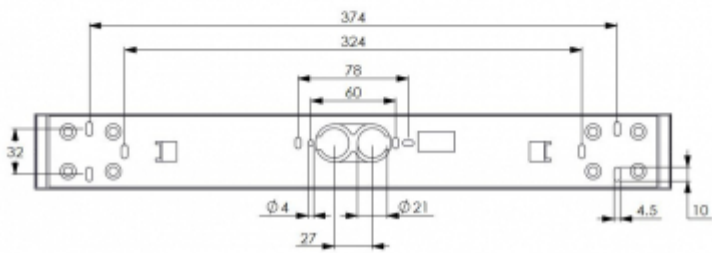

We reserve the rights to make modifications without notice.
Copyright © 2024 Teknoware. All rights reserved.
Date: August 14, 2024 | Source: teknoware.com/en/steel-emergency-exit-light-twse492wa

Teknoware Oy | P.O. Box 19, 15101 Lahti | Ilmarisentie 8, 15200 Lahti Finland
Tel +358 3 883 020 | VAT-number FI01494751 | teknoware.com | emexit@teknoware.com