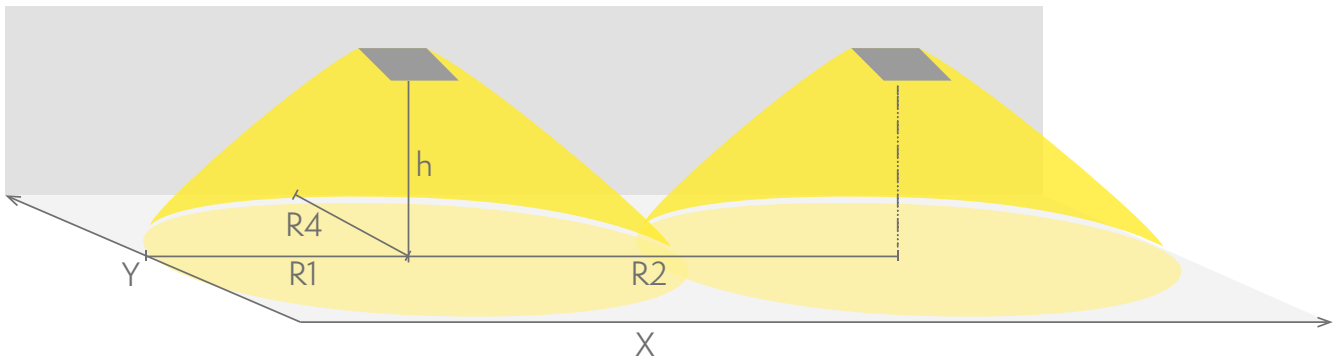

- R1 distance from wall (X axis)
- R2 installation distance between lights (X axis)
- R4 distance from wall (Y axis)

TWSA592WM5

Mounting height (m)	Below the light lux	R1 (m)	R2 (m)	R4 (m)
		1 lux	1 lux	1 lux
2,5	11	2	5,5	1
3	7,5	2	5,5	1
4	4	3	6	1
6	2	3	8,5	1

Emergency lighting for open areas (ceiling mounting)

- Table of 0,5 lux for open areas according to the norm EN 1838, 0,5 m edge district is considered in the table.
- Level of measurement 0,02 m, measurement result with battery operation.