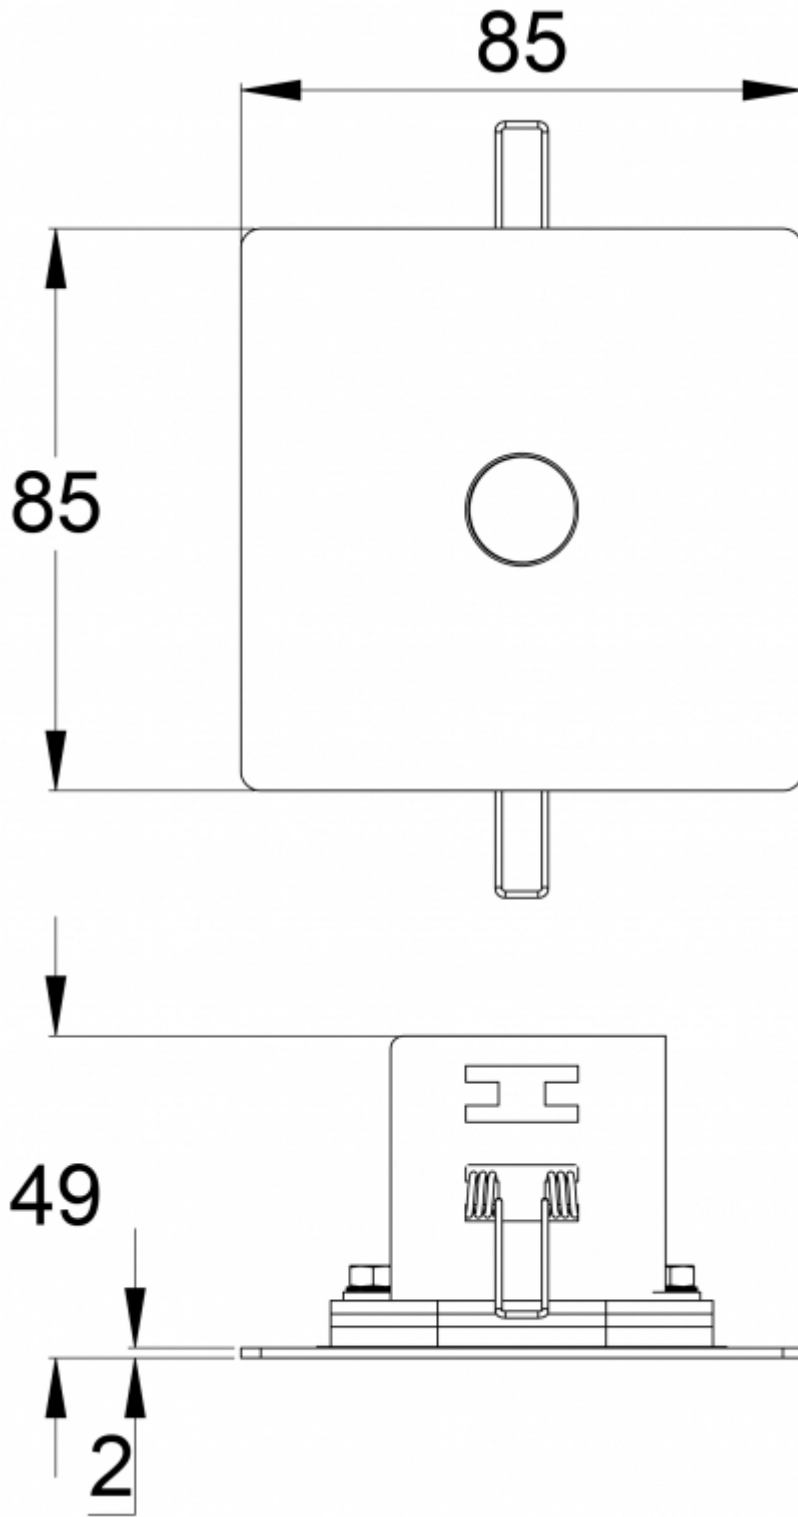

We reserve the rights to make modifications without notice.
Copyright © 2024 Teknoware. All rights reserved.
Date: August 14, 2024 | Source: teknoware.com/en/emergency-lighting-1/slimspot-ii-zone-midbay-emergency-light-twsa592wm5

Teknoware Oy | P.O. Box 19, 15101 Lahti | Ilmarisentie 8, 15200 Lahti Finland
Tel +358 3 883 020 | VAT-number FI01494751 | teknoware.com | emexit@teknoware.com