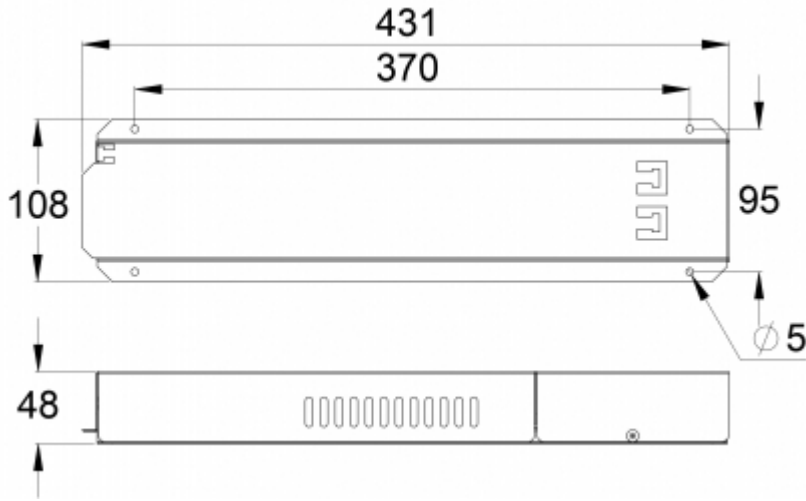

We reserve the rights to make modifications without notice.

Copyright © 2024 Teknoware. All rights reserved.

Date: August 14, 2024 | Source: teknoware.com/en/emergency-lighting-1/slimspot-ii-zone-midbay-emergency-light-twsa592wm5

Teknoware Oy | P.O. Box 19, 15101 Lahti | Ilmarisentie 8, 15200 Lahti Finland

Tel +358 3 883 020 | VAT-number FI01494751 | teknoware.com | emexit@teknoware.com