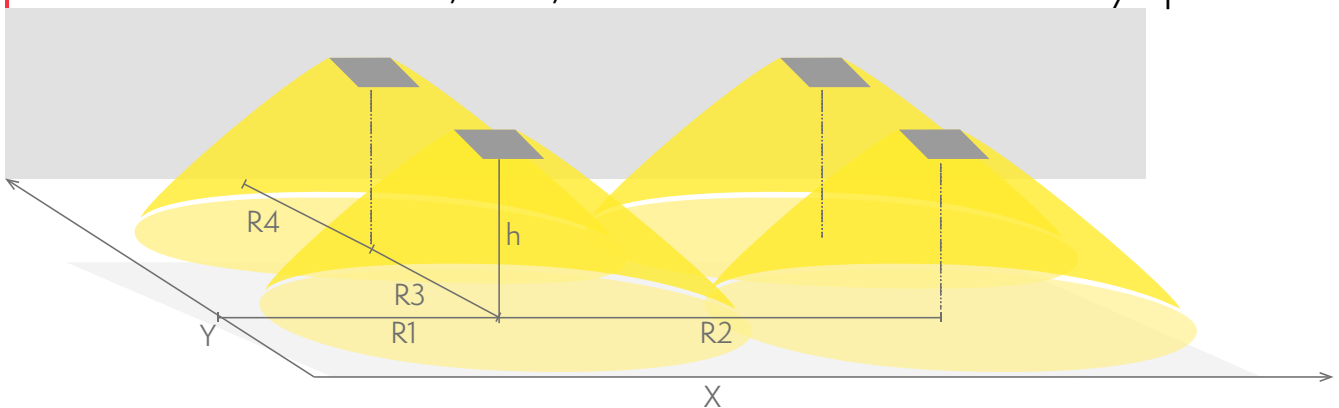

TWSA592WM5

Mounting height (m)	Below the light lux	R1 (m)	R2 (m)	R4 (m)
		1 lux	1 lux	1 lux
2,5	11	2	5,5	1
3	7,5	2	5,5	1
4	4	3	6	1
6	2	3	8,5	1

Emergency lighting for open areas (ceiling mounting)

- Table of 0,5 lux for open areas according to the norm EN 1838, 0,5 m edge district is considered in the table.
- Level of measurement 0,02 m, measurement result with battery operation.

- R1 distance from wall (X axis)
- R2 installation distance between lights (X axis)
- R3 installation distance between lights (Y axis)
- R4 distance from wall (Y axis)

TWSA592WM5

Mounting height (m)	Below the light lux	R1 (m)	R2 (m)	R3 (m)	R4 (m)
		0,5 lux	0,5 lux	0,5 lux	0,5 lux
2,5	11	2,5	5	5	2,5
3	7,5	2,5	5	5	2,5
4	4	3	6	6	3
6	2	3,5	8	8	3,5
8	1	3,5	8	8	3,5