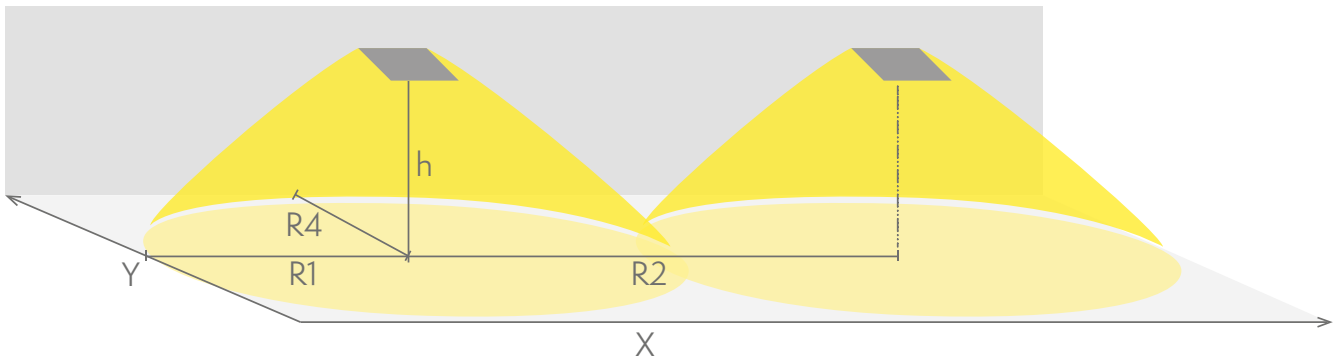

- R1 distance from wall (X axis)
- R2 installation distance between lights (X axis)
- R4 distance from wall (Y axis)

TWSA592WA

Mounting height (m)	Below the light lux	R1 (m)	R2 (m)	R4 (m)
		1 lux	1 lux	1 lux
2,5	8,5	2	5	1
3	6	2	5,5	1
4	3,5	3	6	1
6	1,5	3	7	1

Emergency lighting for open areas (ceiling mounting)

- Table of 0,5 lux for open areas according to the norm EN 1838, 0,5 m edge district is considered in the table.
- Level of measurement 0,02 m, measurement result with battery operation.