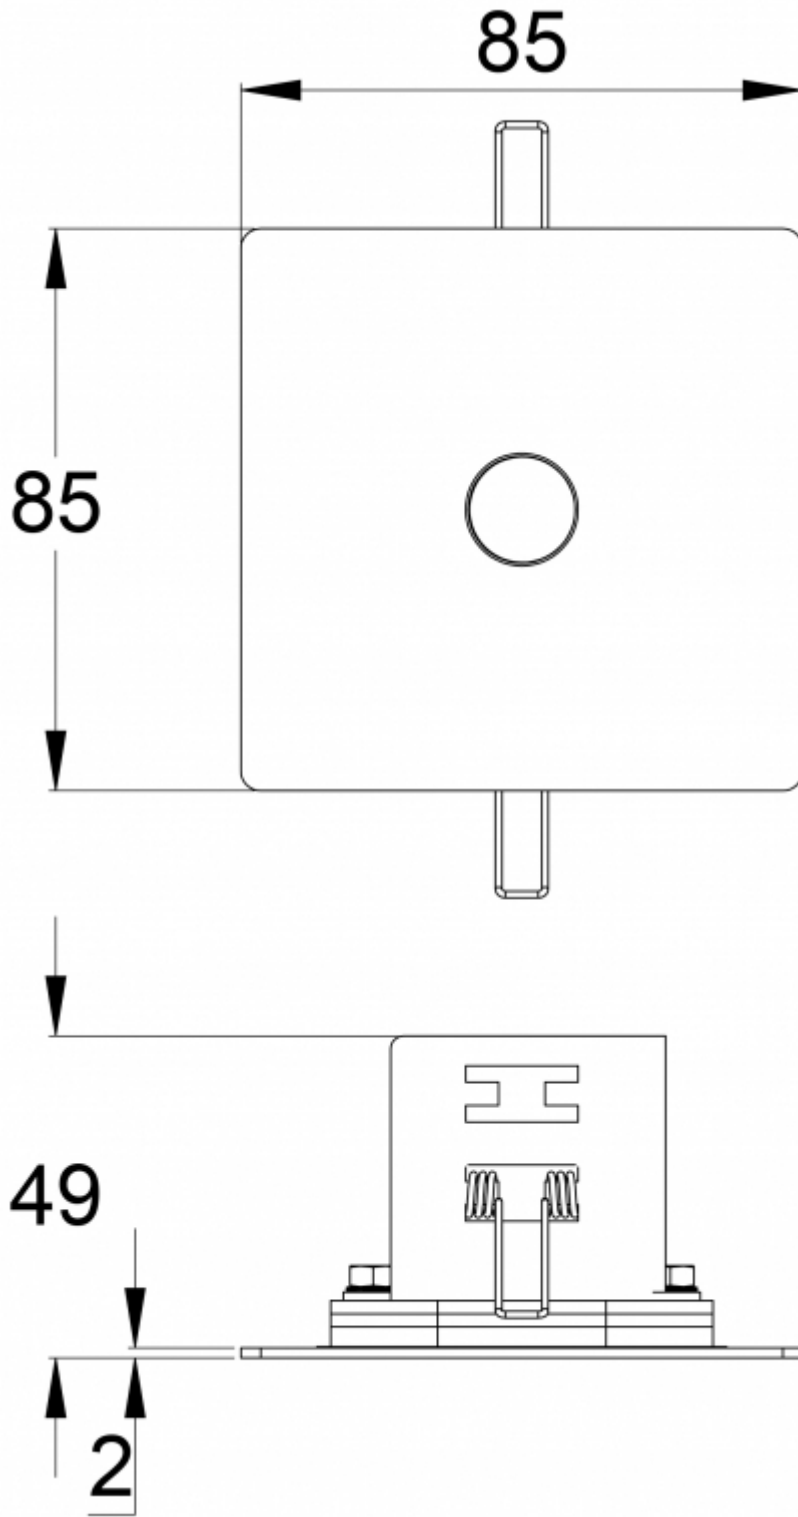

We reserve the rights to make modifications without notice.

Copyright © 2024 Teknoware. All rights reserved.

Date: August 14, 2024 | Source: teknoware.com/en/emergency-lighting-1/slimspot-ii-zone-midbay-emergency-light-twsa592wa

Teknoware Oy | P.O. Box 19, 15101 Lahti | Ilmarisentie 8, 15200 Lahti Finland

Tel +358 3 883 020 | VAT-number FI01494751 | teknoware.com | emexit@teknoware.com