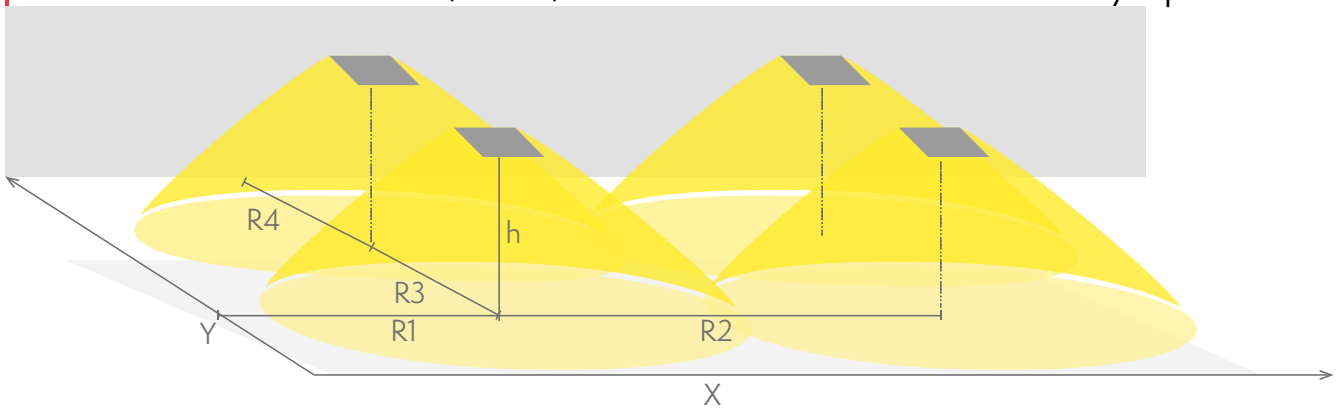

- R1 distance from wall (X axis)
- R2 installation distance between lights (X axis)
- R3 installation distance between lights (Y axis)
- R4 distance from wall (Y axis)

TWSA592WA