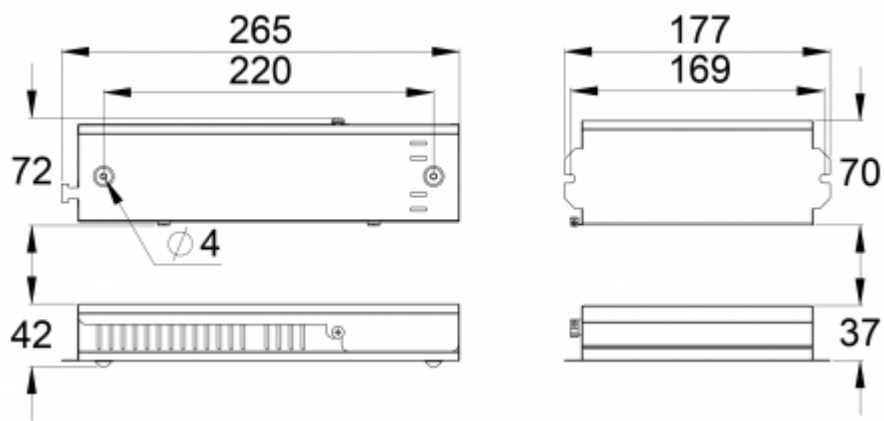

We reserve the rights to make modifications without notice.

Copyright © 2024 Teknoware. All rights reserved.

Date: August 14, 2024 | Source: teknoware.com/en/emergency-lighting-1/slimspot-ii-zone-midbay-emergency-light-twsa592wa

Teknoware Oy | P.O. Box 19, 15101 Lahti | Ilmarisentie 8, 15200 Lahti Finland

Tel +358 3 883 020 | VAT-number FI01494751 | teknoware.com | emexit@teknoware.com