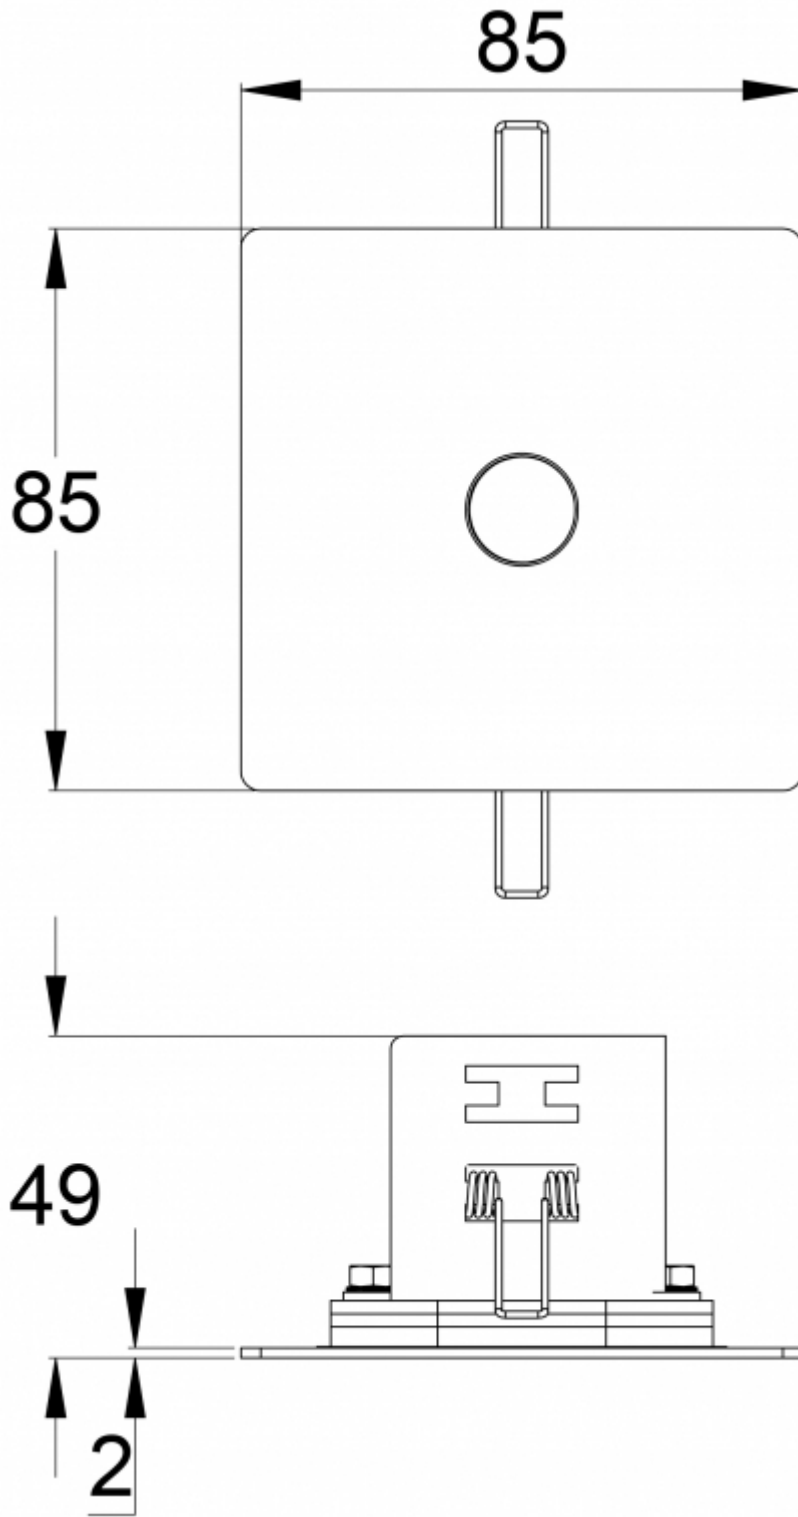

We reserve the rights to make modifications without notice.
Copyright © 2024 Teknoware. All rights reserved.
Date: August 14, 2024 | Source: teknoware.com/en/slimspot-ii-line-midbay-emergency-light-twsa492wm

Teknoware Oy | P.O. Box 19, 15101 Lahti | Ilmarisentie 8, 15200 Lahti Finland
Tel +358 3 883 020 | VAT-number FI01494751 | teknoware.com | emexit@teknoware.com