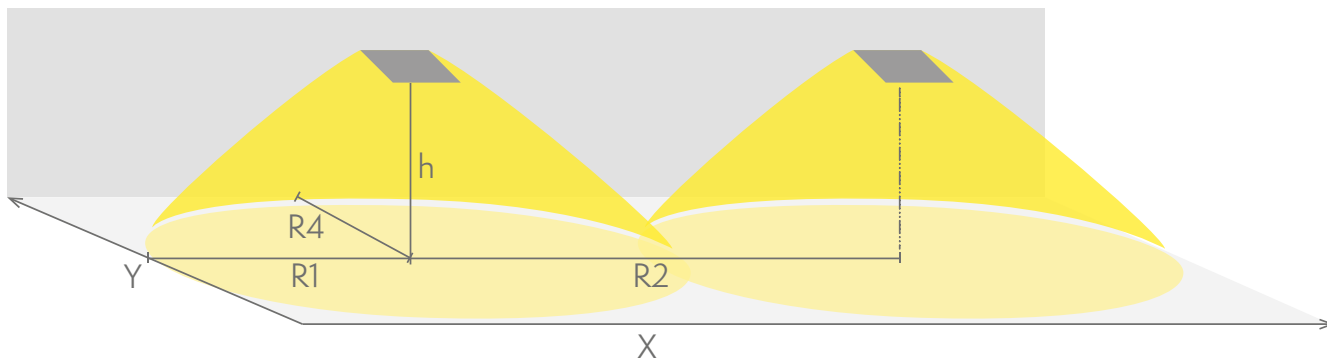

R1 distance from wall (X axis)
R2 installation distance between lights (X axis)
R4 distance from wall (Y axis)
TWSA492WM

Mounting height (m)	Below the light lux	R1 (m)	R2 (m)	R4 (m)
		1 lux	1 lux	1 lux
2,5	11	3.5	8	1
3	8	3.5	9	1
4	4.5	4	10	1
6	2	4	11	1
8	1.1	3	11	1