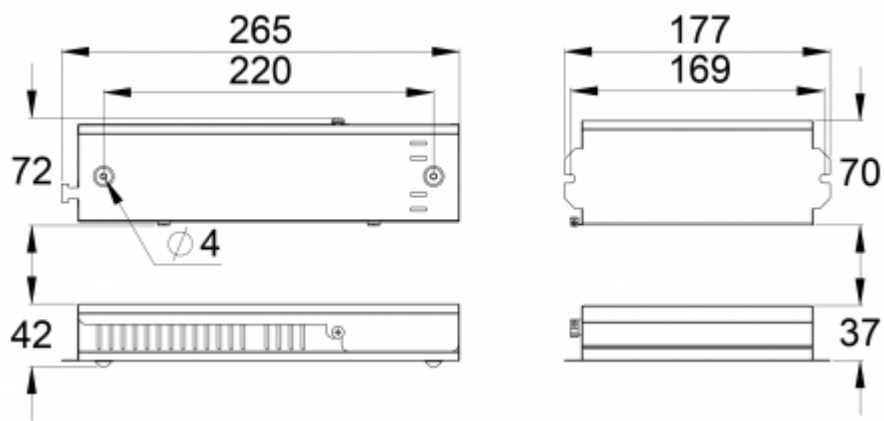

We reserve the rights to make modifications without notice.
Copyright © 2024 Teknoware. All rights reserved.
Date: August 14, 2024 | Source: teknoware.com/en/slimspot-ii-line-midbay-emergency-light-twsa492wm

Teknoware Oy | P.O. Box 19, 15101 Lahti | Ilmarisentie 8, 15200 Lahti Finland
Tel +358 3 883 020 | VAT-number FI01494751 | teknoware.com | emexit@teknoware.com