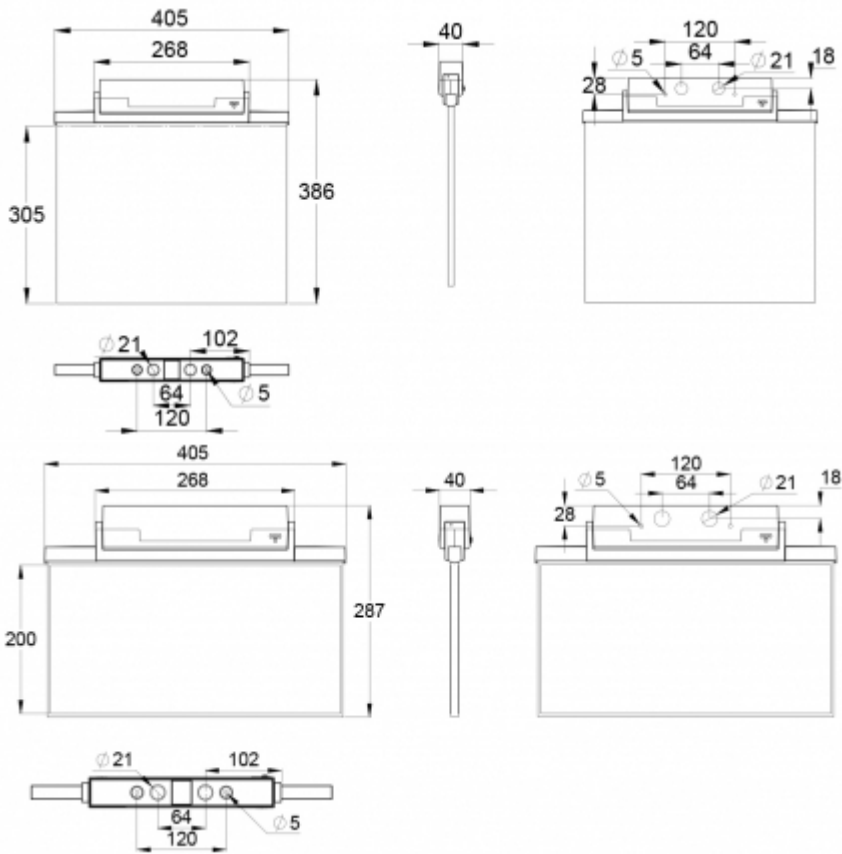

We reserve the rights to make modifications without notice.

Copyright © 2024 Teknoware. All rights reserved.

Date: August 14, 2024 | Source: teknoware.com/en/emergency-lighting/esc-81-led-emergency-exit-light-tws8192wm

Teknoware Oy | P.O. Box 19, 15101 Lahti | Ilmarisentie 8, 15200 Lahti Finland
Tel +358 3 883 020 | VAT-number FI01494751 | teknoware.com | emexit@teknoware.com